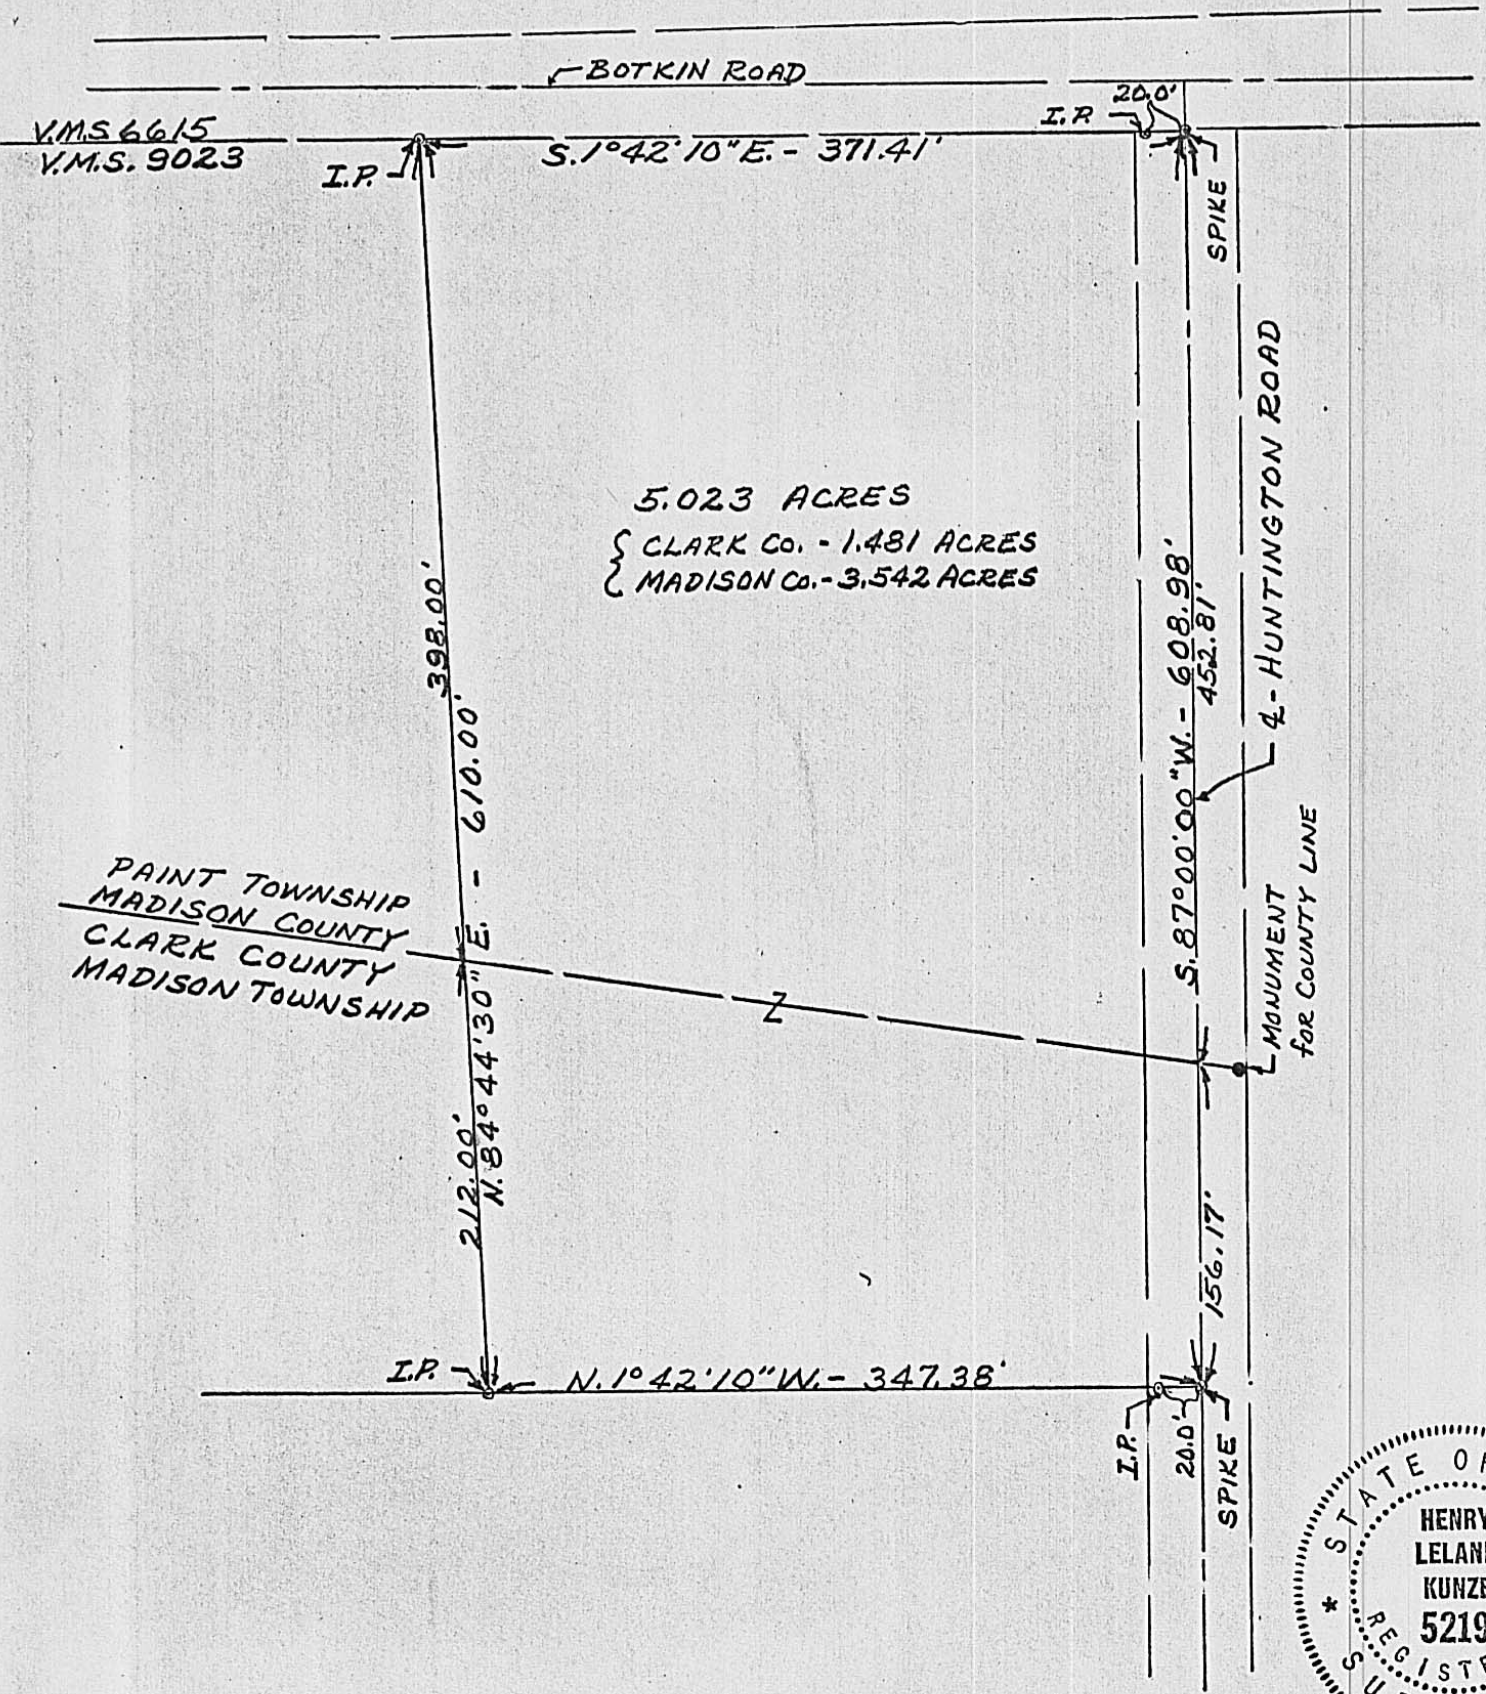

SURVEY FOR
FRANK L. WILCOX
LOCATION
MADISON TWP., CLARK COUNTY - PAINT TWP., MADISON CO.
VIRGINIA MILITARY SURVEY 9023

Scale 1" = 100' Date 10-16-72 P.B. P. D.V. 662 P.139-144 Lot No. 206 498-503

FRANK L. WILCOX OWNER

I hereby certify that the foregoing drawing was prepared from an actual survey of the premises.

Drawn by H.L.K.

Henry L. Kunze
Registered Surveyor No. 5219