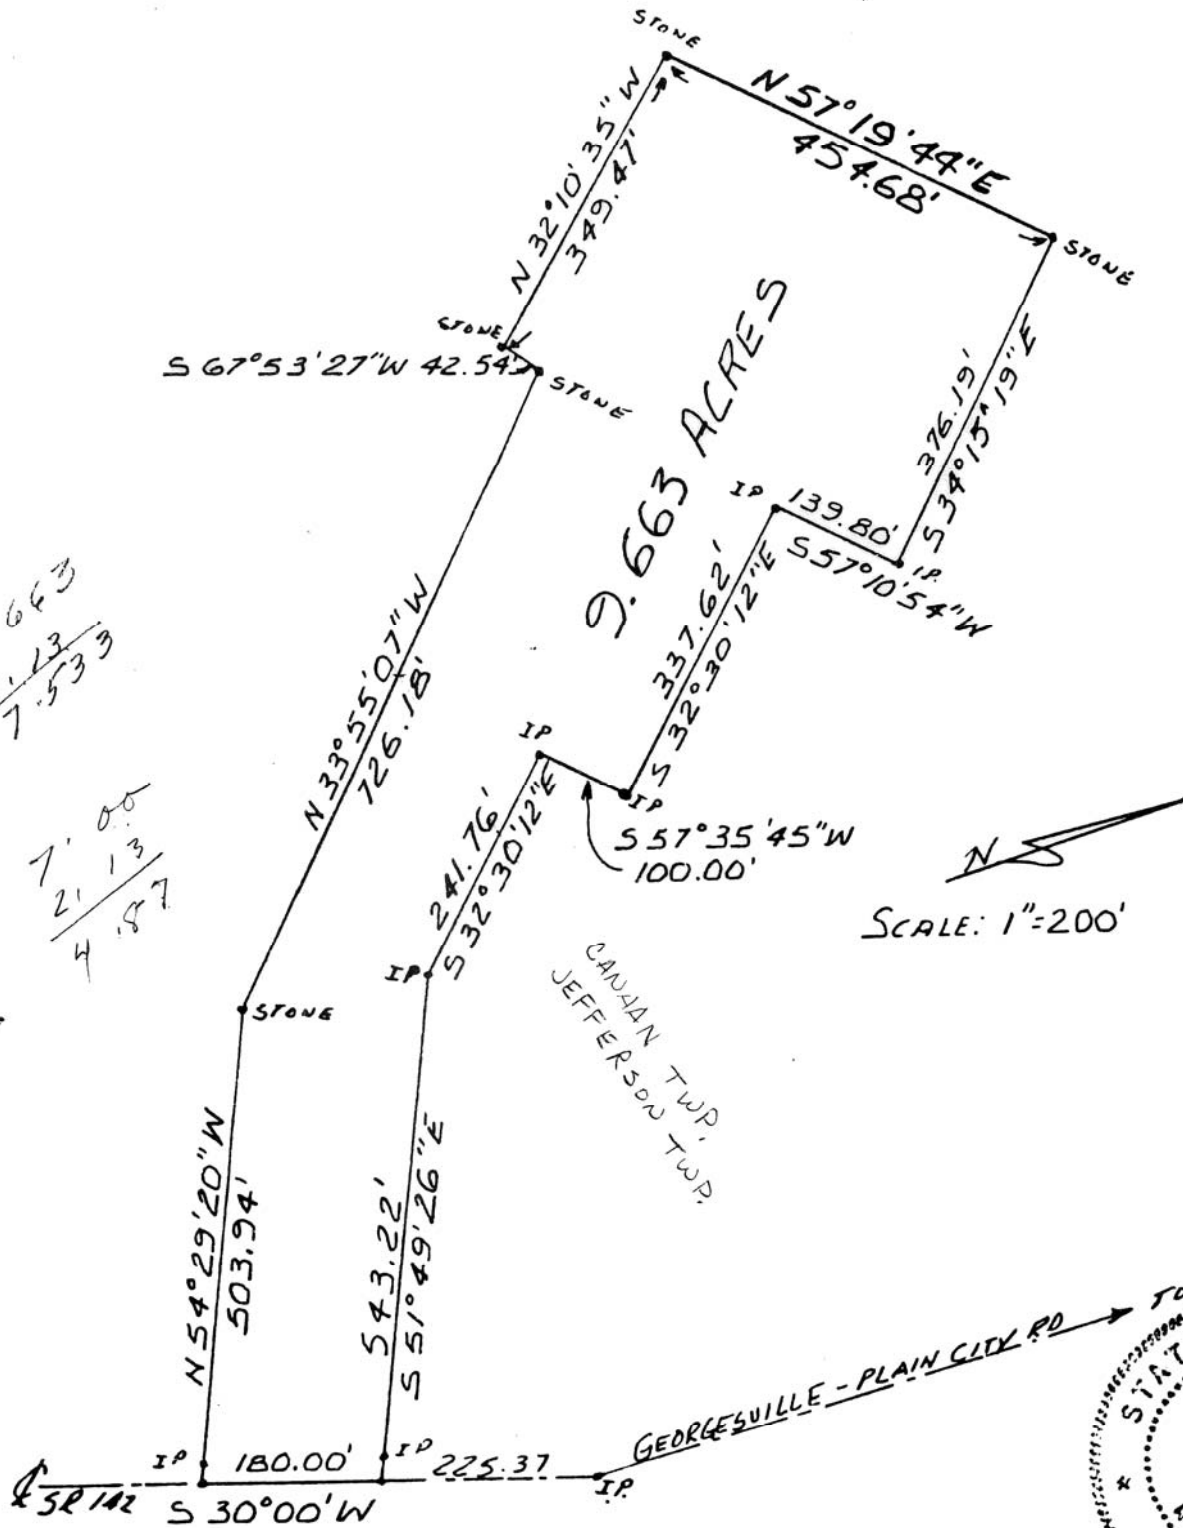

SITUATED IN THE STATE OF OHIO, COUNTY OF MADISON,
TOWNSHIP OF JEFFERSON AND CANAAN, V.M.S. NO. 2681.

Jayne A. Luyader
2/4/77

9.663
2.13
7.533

7.00
2.13
4.87

CANAAN TWP.
JEFFERSON TWP.

PREPARED BY THE JERRY A. MALOTT SURVEYING CO.

Jerry A. Malott
REGISTERED SURVEYOR 5963

18E

OCT 1977