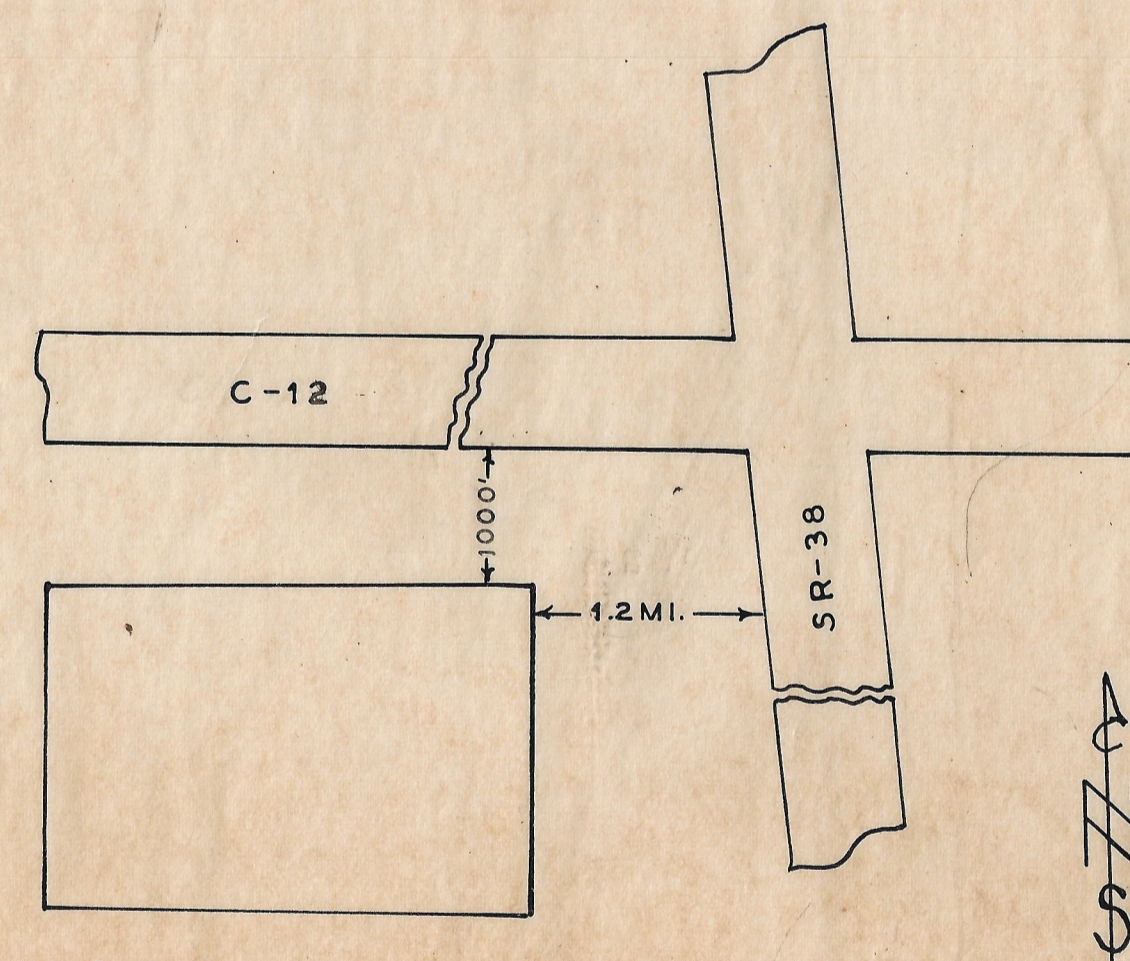

**HARPER FARM
CEMETERY**

MADISON CO. RANGE TWP.

OFFICIAL PROJECT NOS. 465-42-3-467 & 665-42-3-232

LEGEND

- ① REVOLUTIONARY WAR
- ⑩ WAR OF 1812
- ⑱ MEXICAN WAR
- ⑲ CIVIL WAR
- ⑳ SPANISH-AM. WAR
- ⑳ WORLD WAR

SCALE - NONE 0.50 - ACRE.

49-11-10

**EVANS
CEMETERY**

MADISON CO. PAINT TWP.

OFFICIAL PROJECT NOS. 465-42-3-467 & 665-42-3-232

LEGEND

- ① REVOLUTIONARY WAR
- ⑩ WAR OF 1812
- ⑱ MEXICAN WAR
- ⑲ CIVIL WAR
- ⑳ SPANISH-AM. WAR
- ⑳ WORLD WAR

SCALE - NONE 1.60 - ACRES.

49-8-1