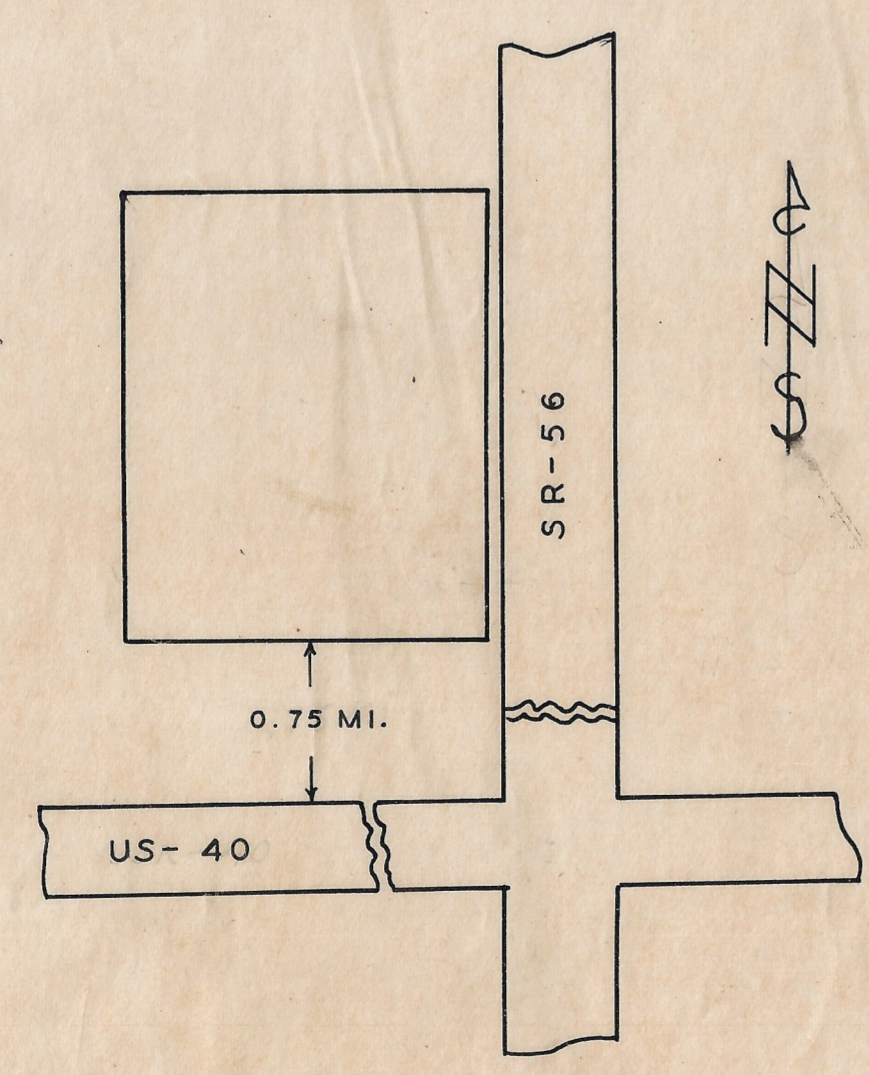

NOT DRAWN TO SCALE 0.49 ACRE

49-8-5

**COOK CEMETERY**  
 MADISON CO. PLEASANT TWP  
 OFFICIAL PROJECT NOS. 465-42-3-467&665-42-3-232

**LEGEND**

- ① REVOLUTIONARY WAR
- ⑩ WAR OF 1813
- ⑪ MEXICAN WAR
- ⑫ CIVIL WAR
- ⑬ SPANISH-AM. WAR
- ⑭ WORLD WAR

SCALE 1"=20' 0.55 ACRE

49-10-2

**PRUGH CEMETERY**  
 MADISON CO. SUMMERFORD TWP  
 OFFICIAL PROJECT NOS. 465-42-3-467&665-42-3-232

**LEGEND**

- ① REVOLUTIONARY WAR
- ⑩ WAR OF 1812
- ⑪ MEXICAN WAR
- ⑫ CIVIL WAR
- ⑬ SPANISH-AM. WAR
- ⑭ WORLD WAR

NOT DRAWN TO SCALE 0.89 ACRE

49-12-8

**LEGEND**  
 SEG-SECTION L-LOT R-ROW  
 G-GRAVE W-WAR