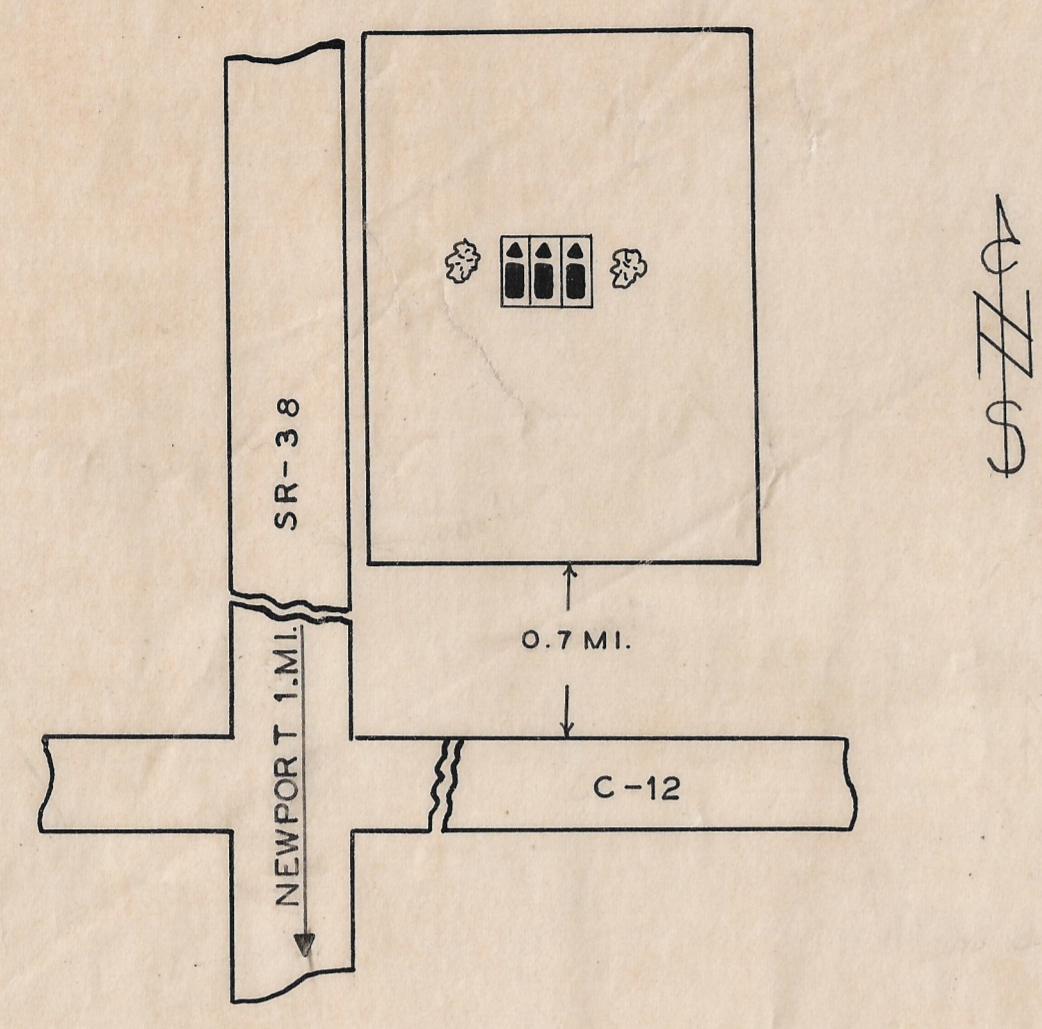

NAME SEC. L R G. W  
 BASKERVILLE SAMUEL  
 LANHAM COL. ELIAS  
 TROXEL JOHN

**BASKERVILLE CEMETERY**  
 FARM  
 MADISON CO. PAINT TWP  
 OFFICIAL PROJECT NOS. 465-42-3-467&665-42-3-232

**LEGEND**

- ① REVOLUTIONARY WAR
- ⑩ WAR OF 1812
- ⑪ MEXICAN WAR
- ⑫ CIVIL WAR
- ⑬ SPANISH-AM. WAR
- ⑭ WORLD WAR

NOT DRAWN TO SCALE 0.49 ACRE

49-8-5

**COOK CEMETERY**  
 MADISON CO. PLEASANT TWP  
 OFFICIAL PROJECT NOS. 465-42-3-467&665-42-3-232

**LEGEND**

- ① REVOLUTIONARY WAR
- ⑩ WAR OF 1813
- ⑪ MEXICAN WAR
- ⑫ CIVIL WAR
- ⑬ SPANISH-AM. WAR
- ⑭ WORLD WAR

SCALE 1"=20' 0.55 ACRE

49-10-2

**PRUGH CEMETERY**  
 MADISON CO. SUMMERFORD TWP  
 OFFICIAL PROJECT NOS. 465-42-3-467&665-42-3-232

**LEGEND**

- ① REVOLUTIONARY WAR
- ⑩ WAR OF 1812
- ⑪ MEXICAN WAR
- ⑫ CIVIL WAR
- ⑬ SPANISH-AM. WAR
- ⑭ WORLD WAR

NOT DRAWN TO SCALE 0.89 ACRE

49-12-8

**LEGEND**  
 SEG-SECTION L-LOT R-ROW  
 G-GRAVE W-WAR