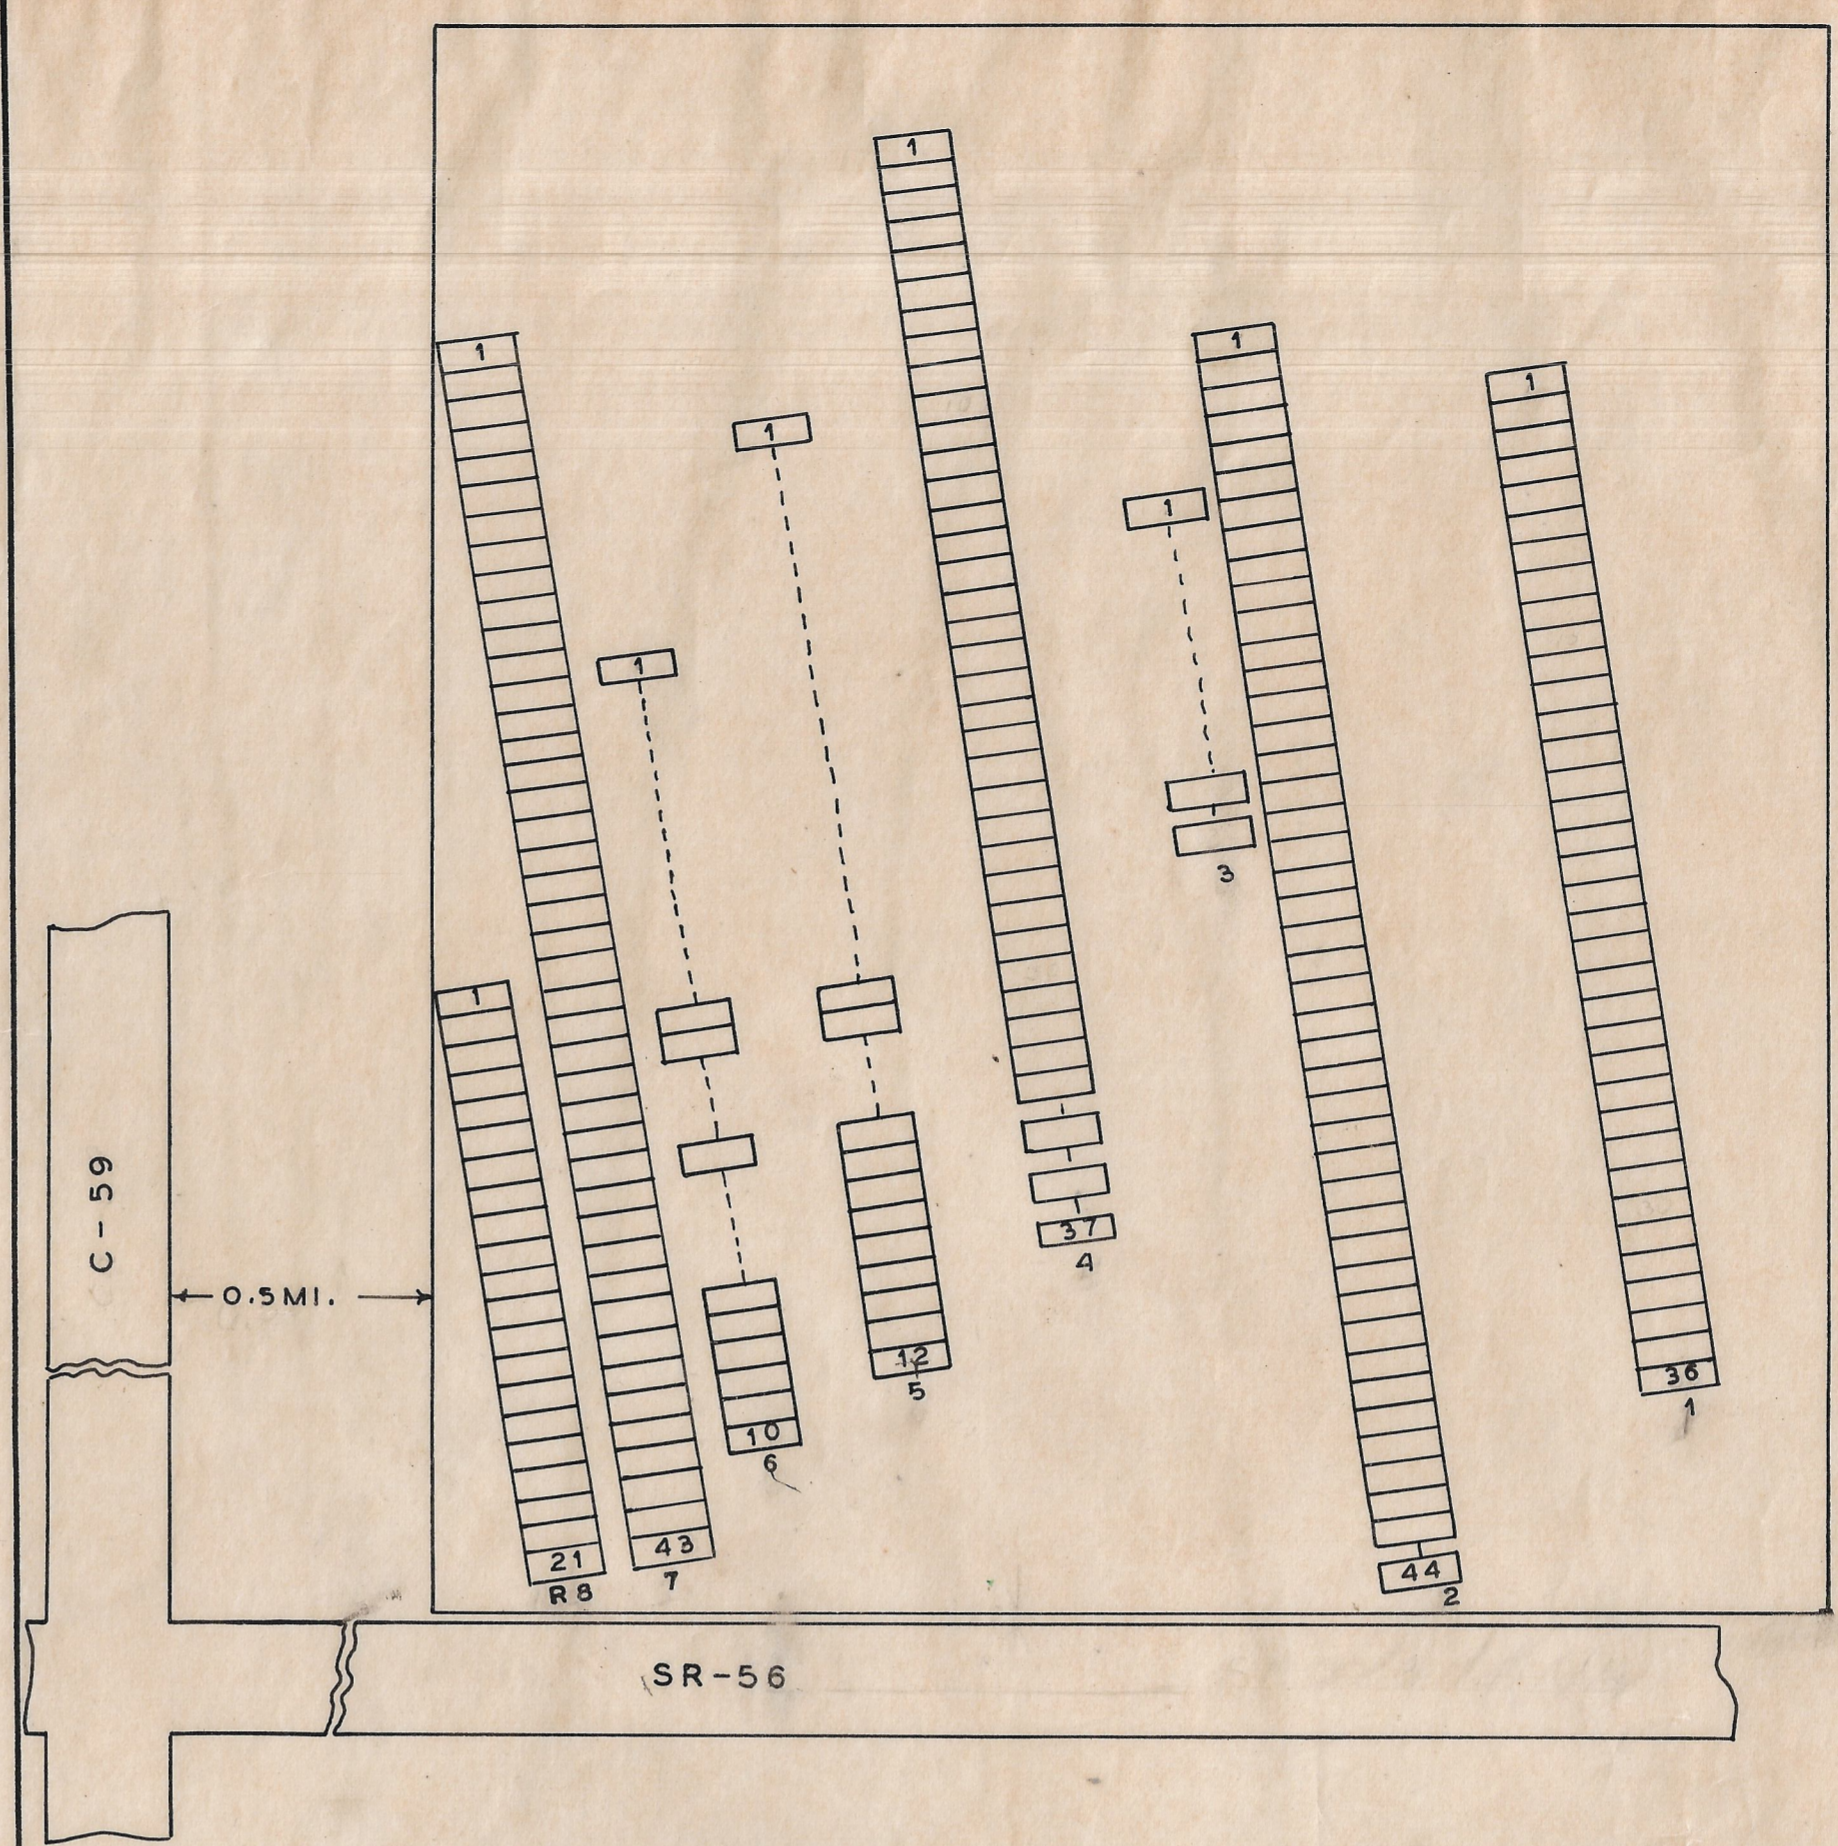

NAME SEC. L R G. W  
 BASKERVILLE SAMUEL  
 LANHAM COL. ELIAS  
 TROXEL JOHN

**BASKERVILLE CEMETERY**  
 FARM  
 MADISON CO. PAINT TWP  
 OFFICIAL PROJECT NOS. 465-42-3-467&665-42-3-232

**LEGEND**

- ① REVOLUTIONARY WAR
- ⑩ WAR OF 1812
- ⑪ MEXICAN WAR
- ⑫ CIVIL WAR
- ⑬ SPANISH-AM. WAR
- ⑭ WORLD WAR

NOT DRAWN TO SCALE 0.49 ACRE

49-8-5

**COOK CEMETERY**  
 MADISON CO. PLEASANT TWP  
 OFFICIAL PROJECT NOS. 465-42-3-467&665-42-3-232

**LEGEND**

- ① REVOLUTIONARY WAR
- ⑩ WAR OF 1813
- ⑪ MEXICAN WAR
- ⑫ CIVIL WAR
- ⑬ SPANISH-AM. WAR
- ⑭ WORLD WAR

SCALE 1"=20' 0.55 ACRE

49-10-2

**PRUGH CEMETERY**  
 MADISON CO. SUMMERFORD TWP  
 OFFICIAL PROJECT NOS. 465-42-3-467&665-42-3-232

**LEGEND**

- ① REVOLUTIONARY WAR
- ⑩ WAR OF 1812
- ⑪ MEXICAN WAR
- ⑫ CIVIL WAR
- ⑬ SPANISH-AM. WAR
- ⑭ WORLD WAR

NOT DRAWN TO SCALE 0.89 ACRE

49-12-8

**LEGEND**  
 SEG-SECTION L-LOT R-ROW  
 G-GRAVE W-WAR