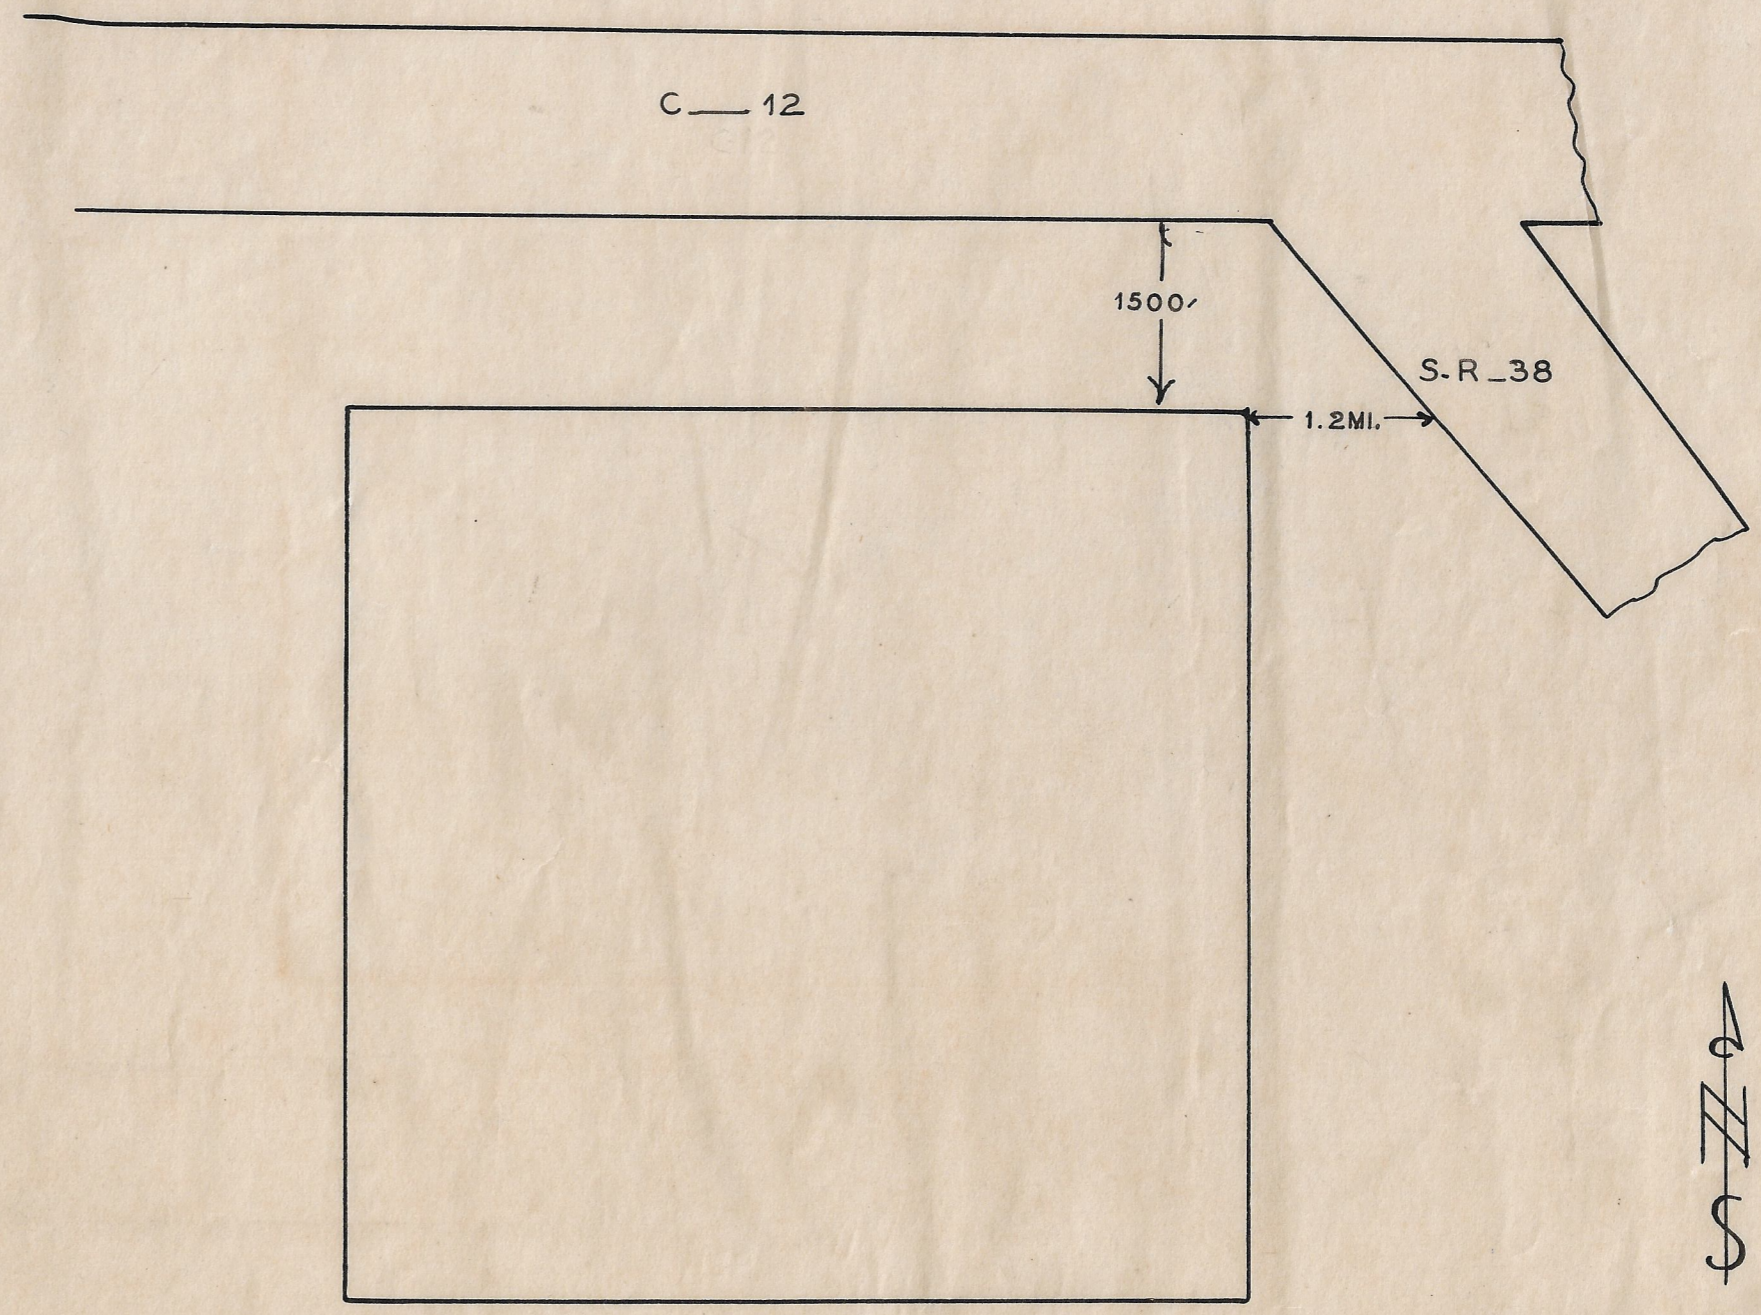

SCALE 1"=20' 0.66 ACRE

49-2-7

TOBIN FARM CEMETERY
MADISON CO. CANAAN TWP
OFFICIAL PROJECT NOS. 465-42-3-467&665-42-3-232

LEGEND

- ① REVOLUTIONARY WAR
- ⑩ WAR OF 1812
- ⑫ MEXICAN WAR
- ⑬ CIVIL WAR
- ⑭ SPANISH-AM. WAR
- ⑮ WORLD WAR

SCALE 1"=20' 0.20 ACRE

49-1-8

UNKNOWN CEMETERY
MADISON CO. PAINT TWP
OFFICIAL PROJECT NOS. 465-42-3-467&665-42-3-232

LEGEND

- ① REVOLUTIONARY WAR
- ⑩ WAR OF 1812
- ⑫ MEXICAN WAR
- ⑬ CIVIL WAR
- ⑭ SPANISH-AM. WAR
- ⑮ WORLD WAR

SCALE 1"=20' 0.15 ACRE

49-8-11

LEGEND
SEC=SECTION L=LOT R=ROW
G=GRAVE W=WAR
*POSITION UNKNOWN