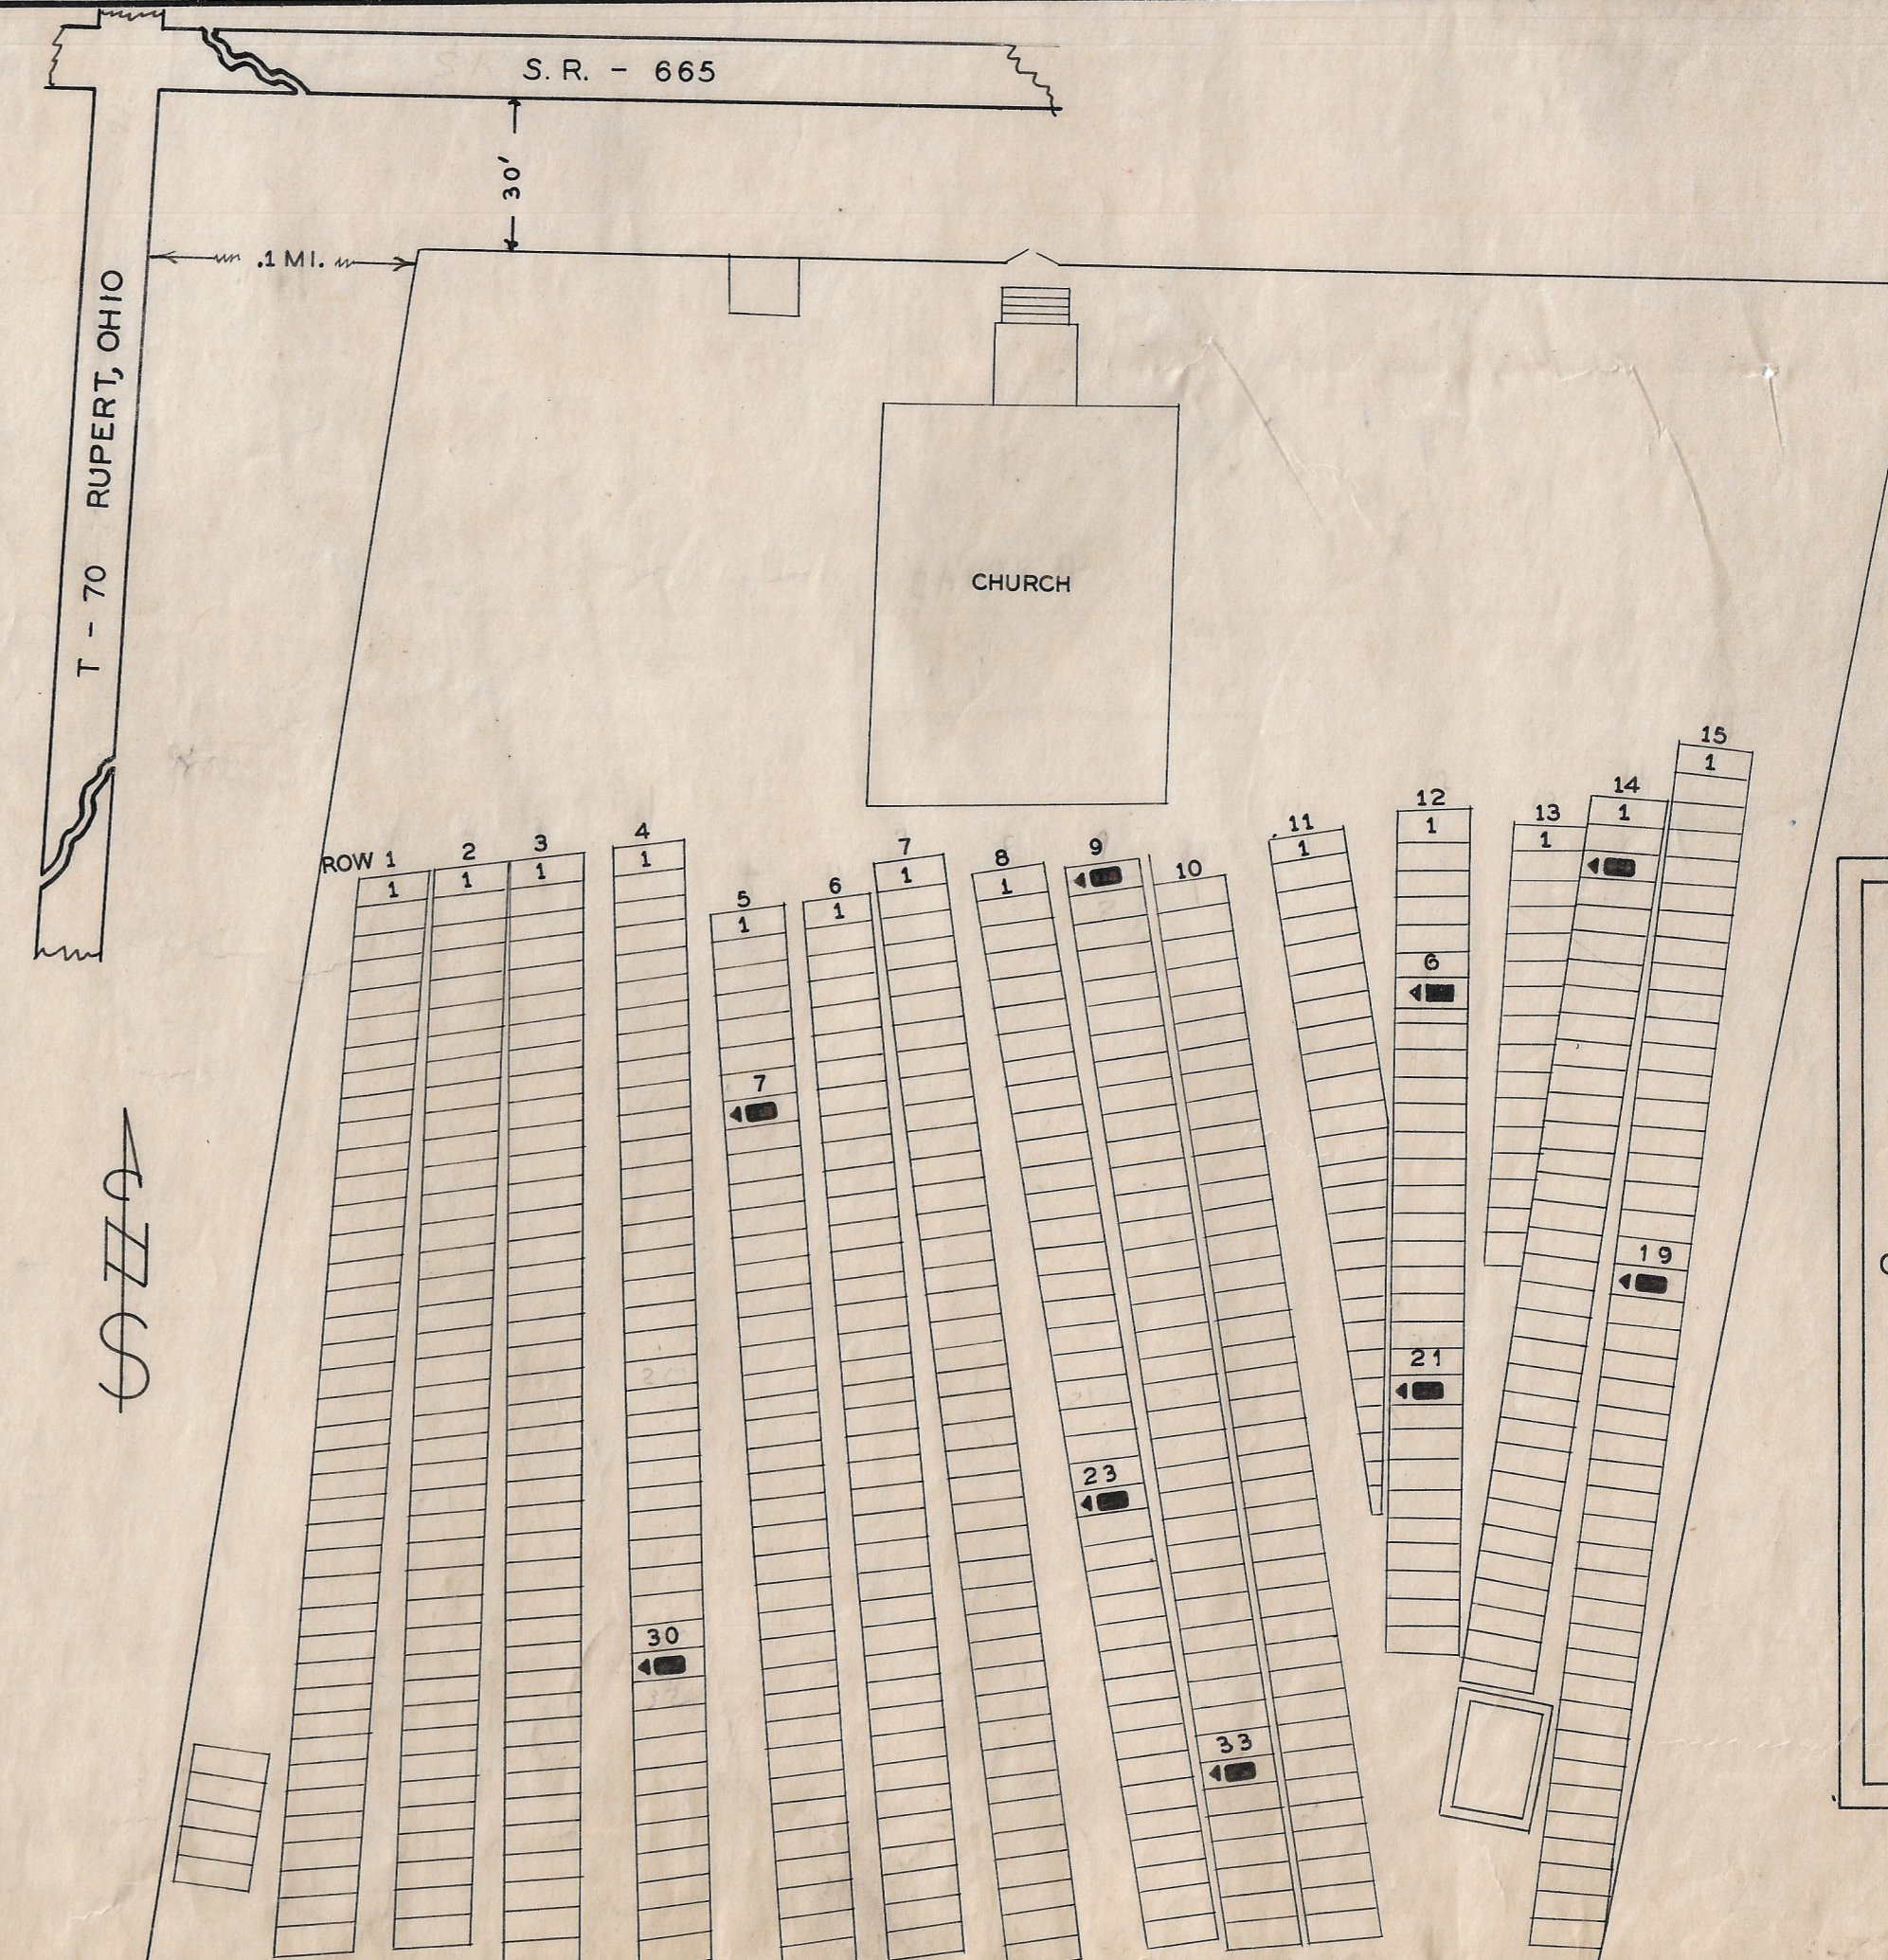

LEGEND

- ① REVOLUTIONARY WAR
- ⑩ WAR OF 1812
- ⑯ MEXICAN WAR
- ⑲ CIVIL WAR
- ⑳ SPANISH AM. WAR
- ⑳ WORLD WAR

SCALE 1" = 20' ACRES 0.43

49-6-4

NAME	SEC	L	R	G	W
-ADAIR SAM'L	9	34	19		
-ADAIR WM NELSON	9	1	19		
CHENOWETH JOHN	8	24	19		
-FRAZIER DAVID	15	20	19		
-GARDNER JOHN S.	12	22	19		
-MORRIS STEPHEN	4	31	1		
-TRUITT GEORGE W.	5	8	19		
-UNKNOWN	12	7			
-VESTAL JOHN	14	3	10		