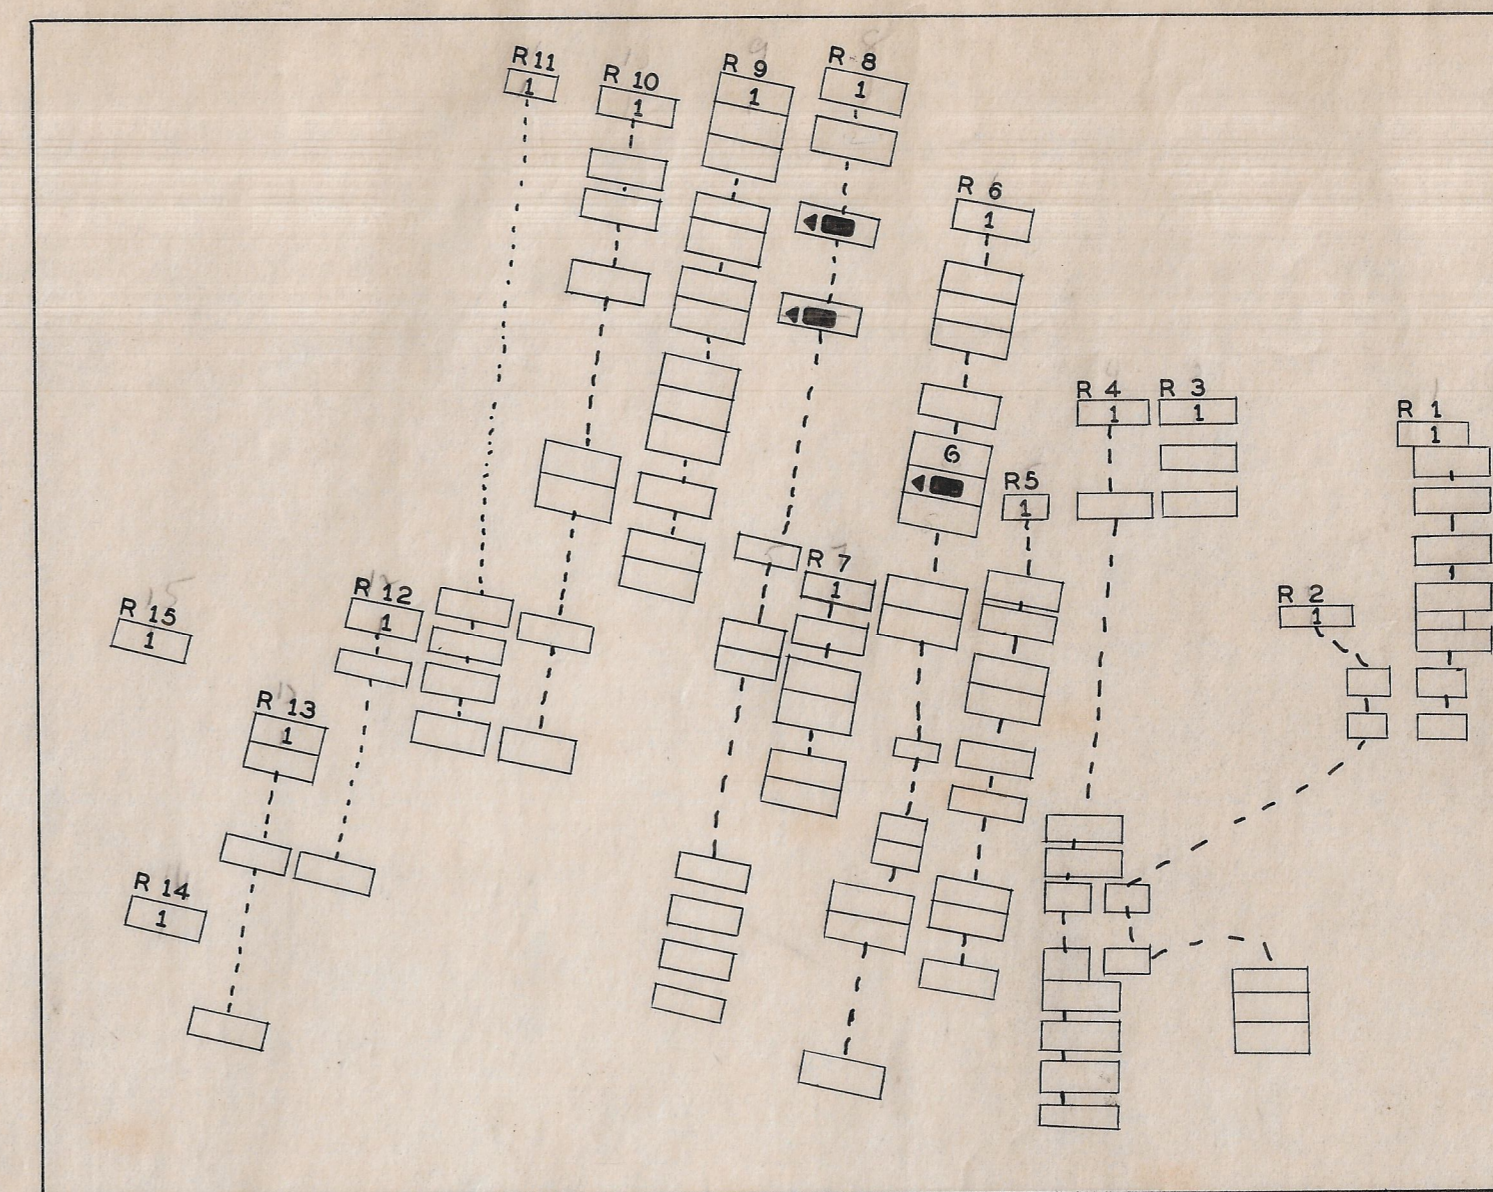

LEGEND  
 SEC-SECTION L-LOT R-ROW  
 G-GRAVE W-WAR  
 \* - POSITION UNKNOWN

**UNION TWP.  
CEMETERY**

MADISON CO. UNION TWP.

OFFICIAL PROJECT NOS. 465-42-3-467 & 665-42-3-232

LEGEND

- ① REVOLUTIONARY WAR
- ⑩ WAR OF 1812
- ⑯ MEXICAN WAR
- ⑲ CIVIL WAR
- ⑳ SPANISH AM. WAR
- ⑳ WORLD WAR

SCALE 1" = 20' ACRES 1.50

49-14-10

NAME	SEC	L	R	G	W
-BYERLY ARMSTRONG	8	4	19		
-BYERLY DAVID	8	3	19		
-HEATH JOSEPH	6	7	10		

**BRADLEY  
CEMETERY**

MADISON CO. MONROE TWP.

OFFICIAL PROJECT NOS. 465-42-3-467 & 667-42-3-232

LEGEND

- ① REVOLUTIONARY WAR
- ⑩ WAR OF 1812
- ⑯ MEXICAN WAR
- ⑲ CIVIL WAR
- ⑳ SPANISH AM. WAR
- ⑳ WORLD WAR

SCALE 1" = 20' ACRES 0.43

49-6-4

NAME	SEC	L	R	G	W
-ADAIR SAM'L	9	34	19		
-ADAIR WM NELSON	9	1	19		
CHENOWETH JOHN	8	24	19		
-FRAZIER DAVID	15	20	19		
-GARDNER JOHN S.	12	22	19		
-MORRIS STEPHEN	4	31	1		
-TRUITT GEORGE W.	5	8	19		
-UNKNOWN	12	7			
-VESTAL JOHN	14	3	10		

SCALE 1" = 20' ACRES 0.83

49-14-7