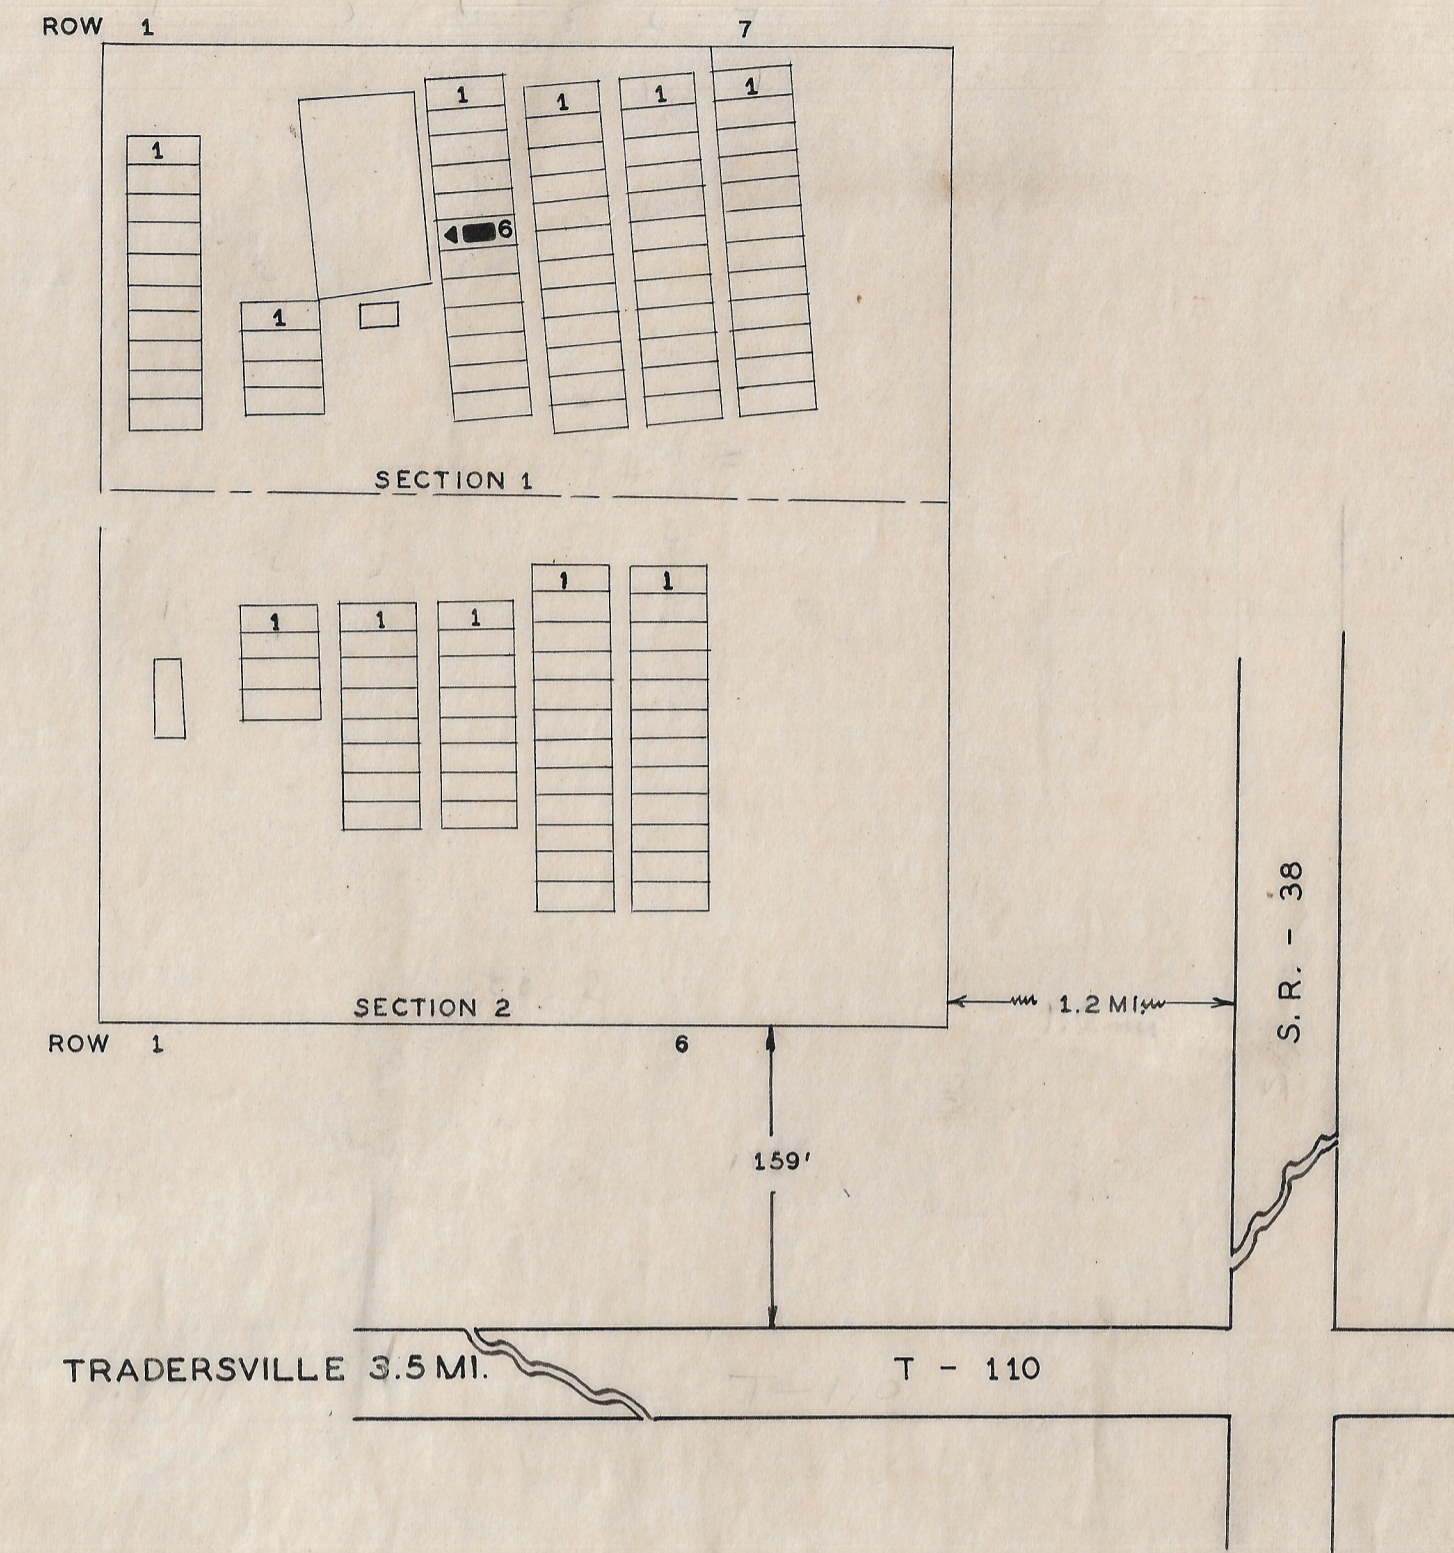

NAME SEC L R G W
 TIMMONS JOHN W. 1 2 10

LEGEND
 SEC-SECTION, L-LOT, R-ROW
 G-GRAVE, W-WAR

TIMMONS CEMETERY

MADISON CO. OAK RUN TWP.

OFFICIAL PROJECT NOS. 465-42-3-467&665-42-3-232

LEGEND

- ① REVOLUTIONARY WAR
- ⑩ WAR OF 1812
- ⑮ MEXICAN WAR
- ⑲ CIVIL WAR
- ⑳ SPANISH-AM. WAR
- ㉓ WORLD WAR

SCALE 1"=20' .01 ACRE

49-7-2

NAME SEC L R G W

TAYLOR THOMAS 1 4 6 10

ARBUCKLE CEMETERY

MADISON CO. SUMMERFORD TWP.

OFFICIAL PROJECT NOS. 465-42-3-467&665-42-3-232

LEGEND

- ① REVOLUTION WAR
- ⑩ WAR OF 1812
- ⑮ MEXICAN WAR
- ⑲ CIVIL WAR
- ⑳ SPANISH-AM. WAR
- ㉓ WORLD WAR

SCALE 1"=20' .14 ACRE

49-12-5

NAME SEC L R G W

JOHNSON ABRAHAM 1 14 10

OLD THOMPSON CEMETERY

MADISON CO. JEFFERSON TWP.

OFFICIAL PROJECT NOS. 465-42-3-467&665-42-3-232

LEGEND

- ① REVOLUTIONARY WAR
- ⑩ WAR OF 1812
- ⑮ MEXICAN WAR
- ⑲ CIVIL WAR
- ⑳ SPANISH-AM. WAR
- ㉓ WORLD WAR

SCALE 1"=20' .41 ACRE

49-5-11

NAME SEC L R G W

FURROW JOHN 4 21 19
 MC CORKLE GEORGE W. 6 10 19
 NIEBERGER CHRISTIAN 1 3 6 19
 WARD JOSEPH 2 2 2 19