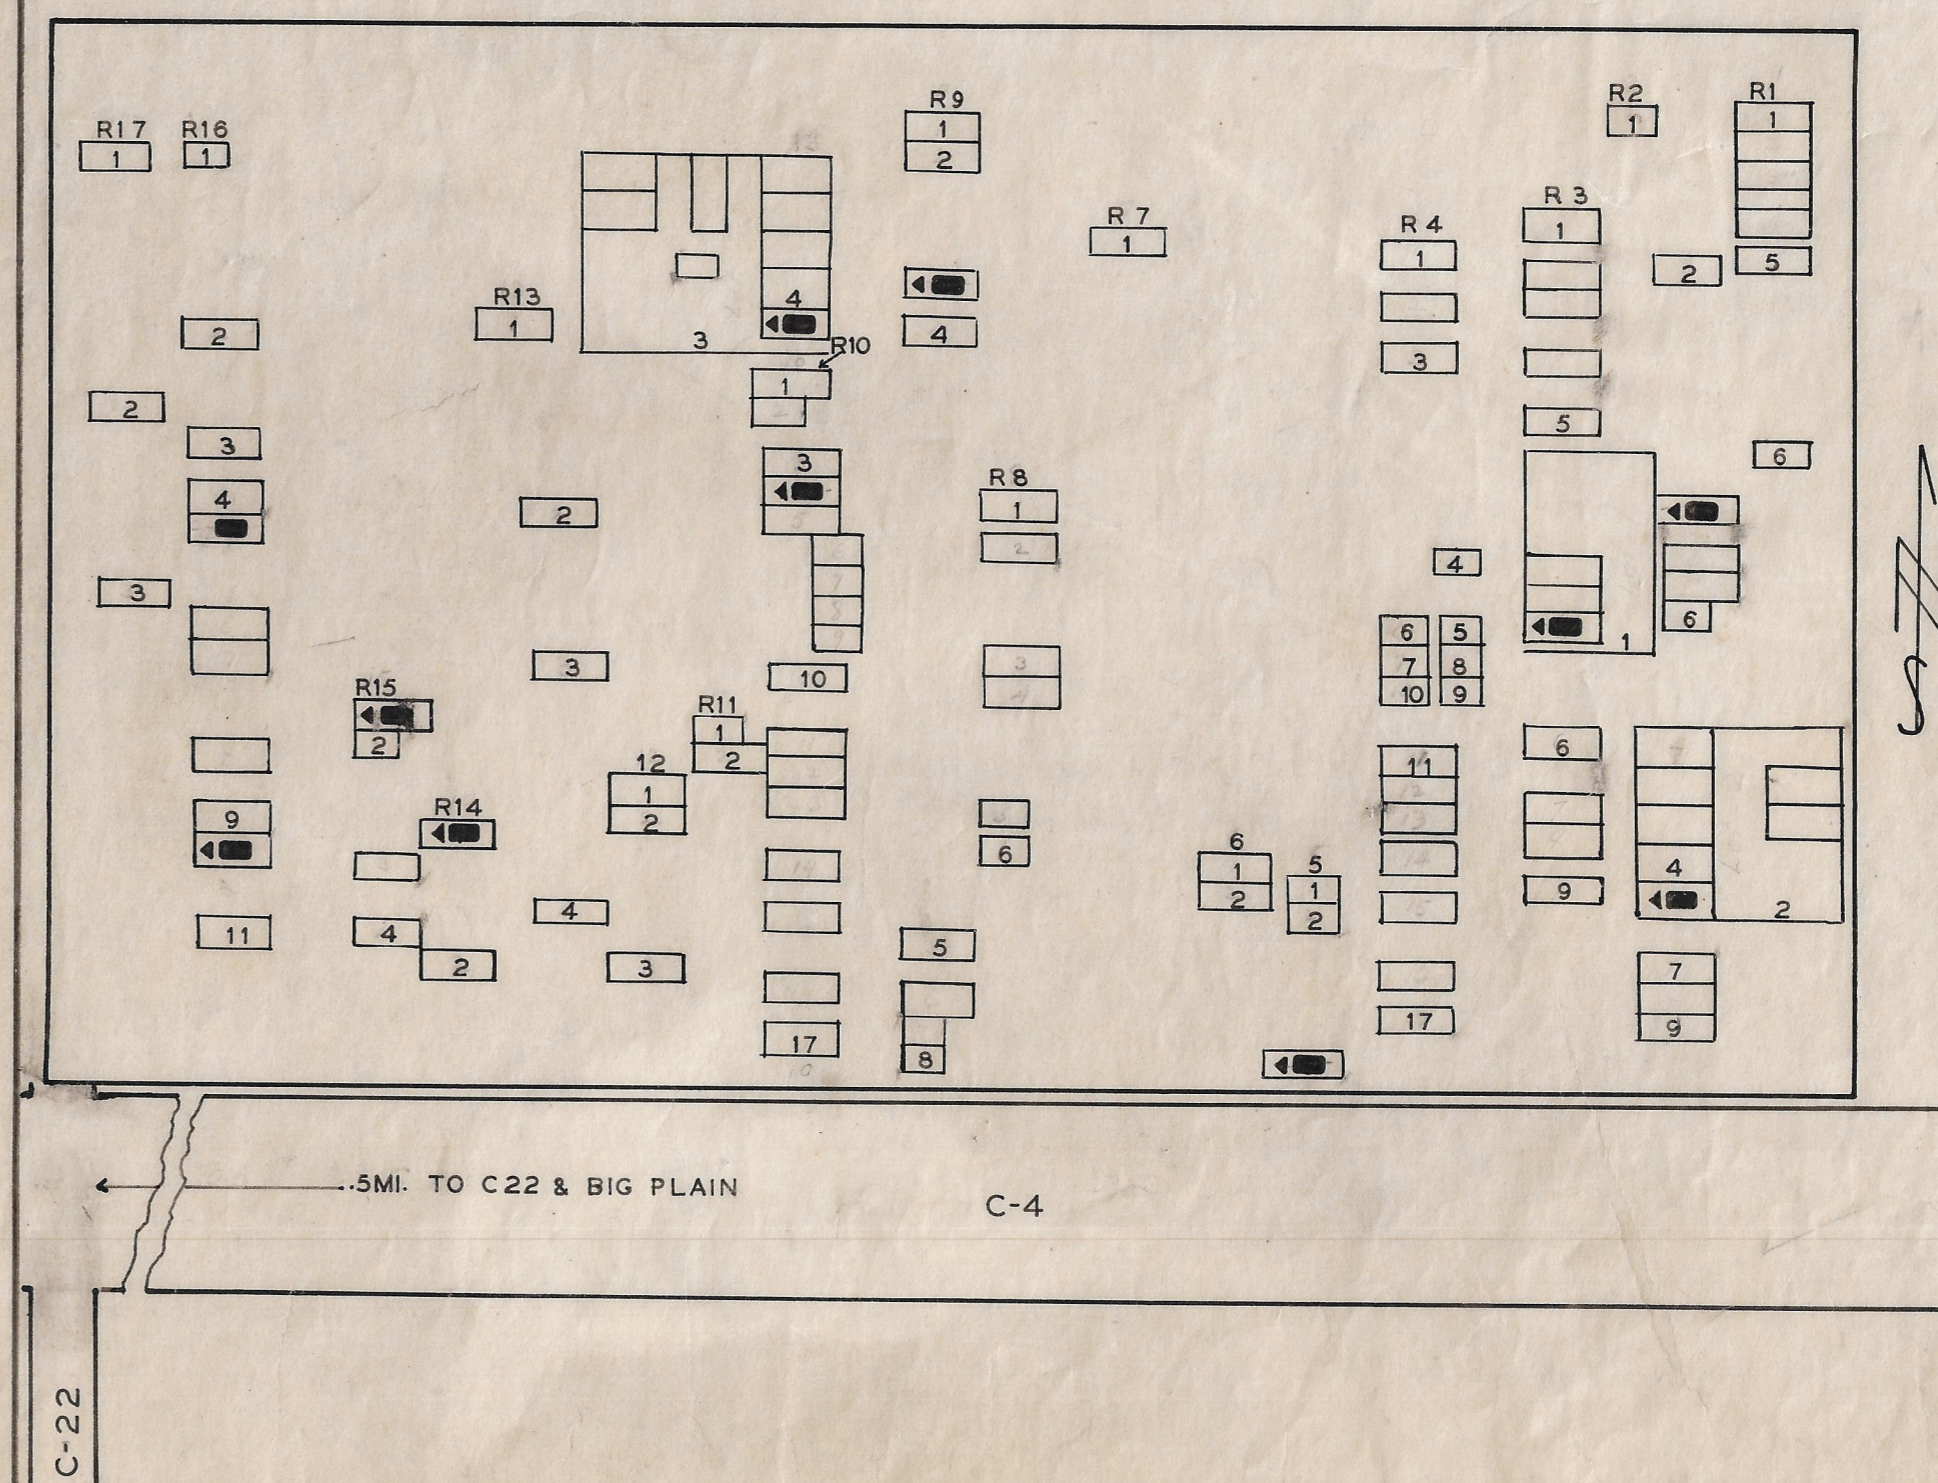

SCALE 1"=20' 0.11 ACRE

49-8-4

NAME	SEC	L	R	G	W
JONES JAMES	1		1	4	31

LONDON PRISON FARM CEMETERY
MADISON CO. UNION TWP
OFFICIAL PROJECT NOS. 465-42-3-46 & 665-42-3-232

LEGEND

- ① REVOLUTIONARY WAR
- ⑩ WAR OF 1812
- ⑮ MEXICAN WAR
- ⑲ CIVIL WAR
- ⑳ SPANISH-AM. WAR
- ㉑ WORLD WAR

BIG PLAIN CEMETERY
MADISON CO. FAIRFIELD TWP
OFFICIAL PROJECT NOS. 465-42-3-467 & 665-42-3-332

LEGEND

- ① REVOLUTIONARY WAR
- ⑩ WAR OF 1812
- ⑮ MEXICAN WAR
- ⑲ CIVIL WAR
- ⑳ SPANISH-AM. WAR
- ㉑ WORLD WAR

SCALE 1"=20' 0.48 ACRE

49-4-2

LEGEND
SEC=SECTION L=LOT R=ROW
G=GRAVE W=WAR
*=POSITION UNKNOWN