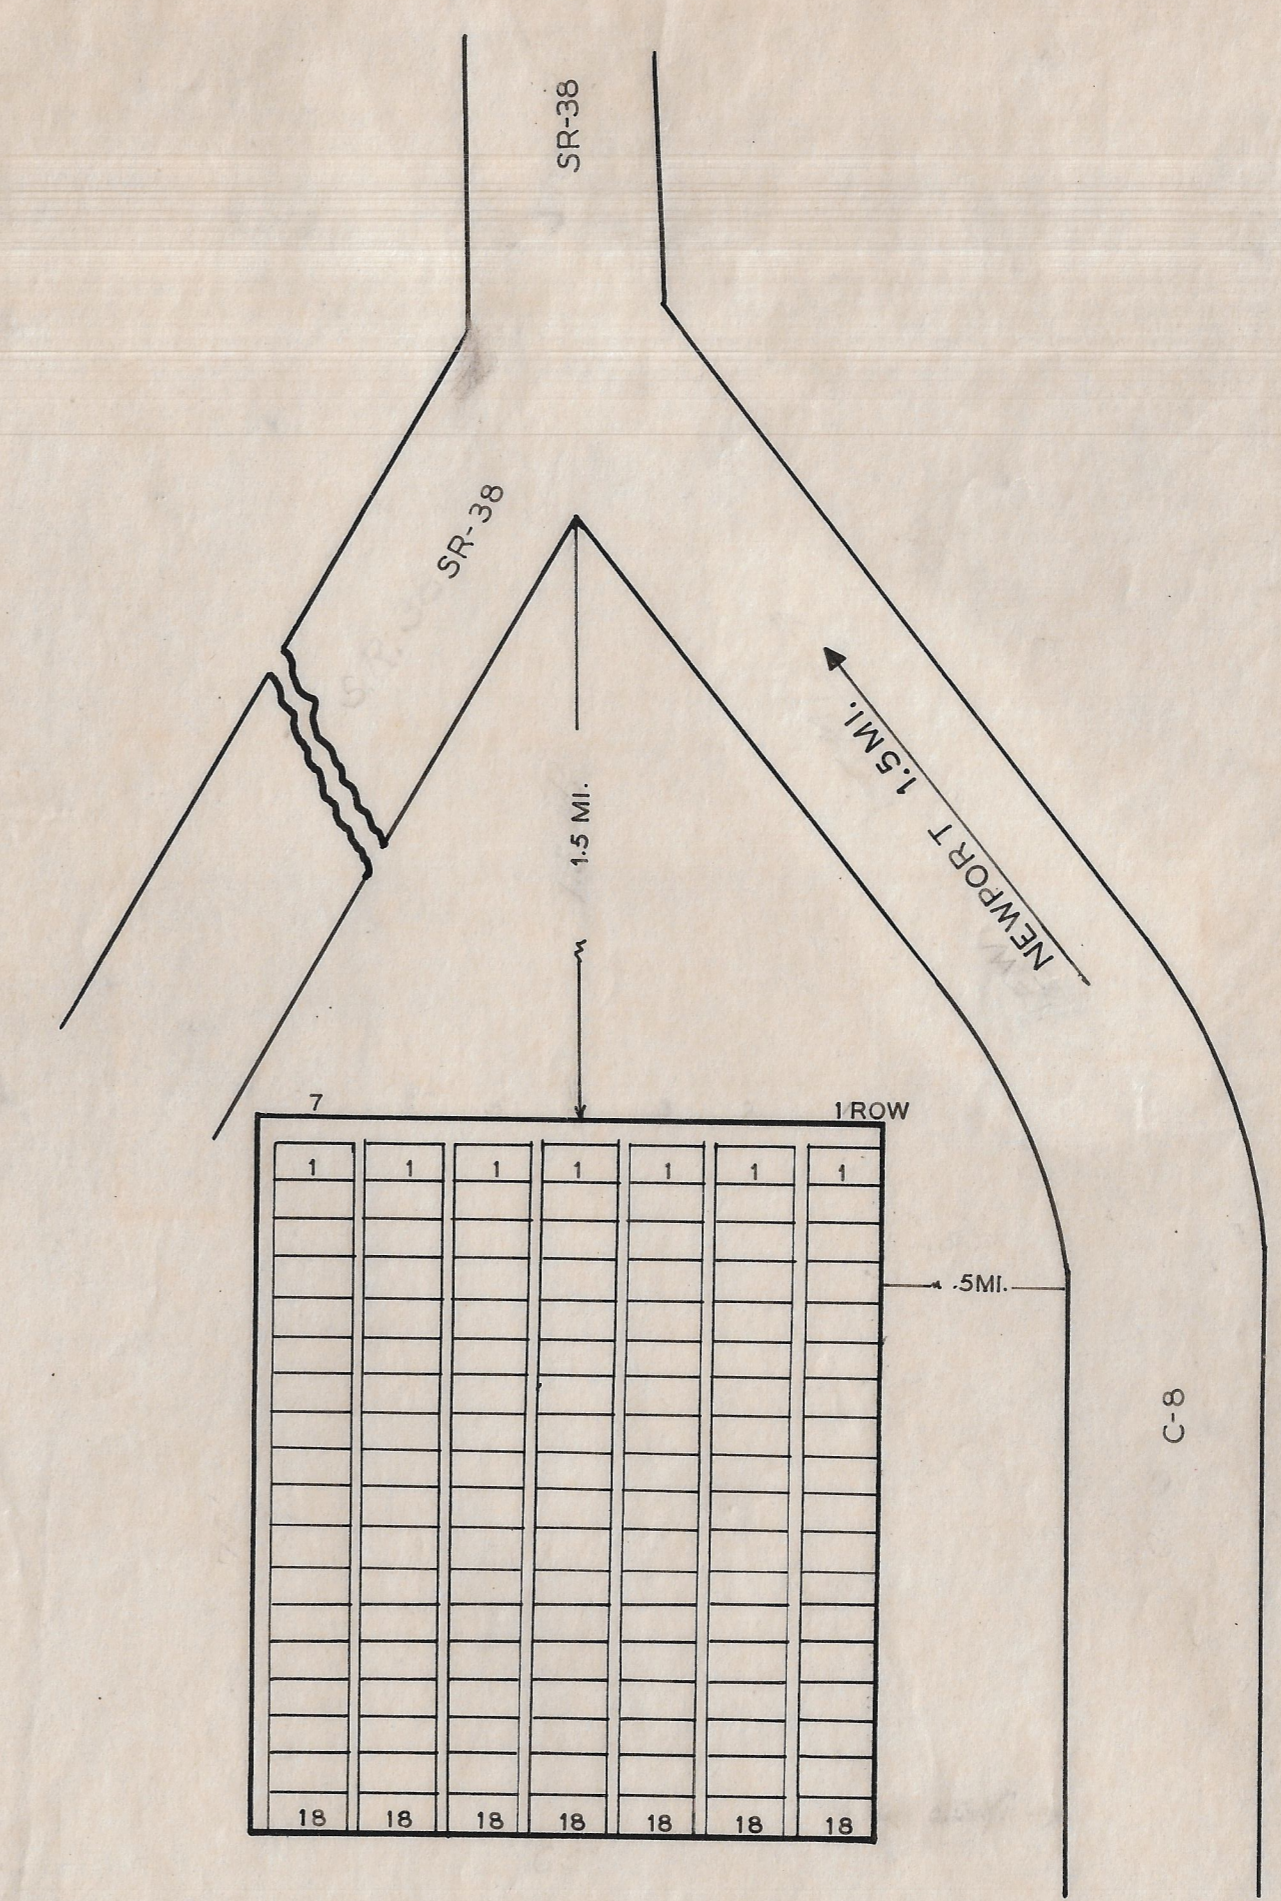

SCALE 1"=20' 0.41 ACRE

49-10-6

KILGORE CEMETERY
MADISON CO. PAINT TWP
OFFICIAL PROJECT NOS. 465-42-3-467 & 665-42-3-232

LEGEND

- ① REVOLUTIONARY WAR
- ⑩ WAR OF 1812
- ⑮ MEXICAN WAR
- ⑲ CIVIL WAR
- ⑳ SPANISH-AM. WAR
- ㉑ WORLD WAR

SCALE 1"=20' 0.11 ACRE

49-8-4

NAME	SEC	L	R	G	W
JONES JAMES	1		1	4	31

LONDON PRISON FARM CEMETERY
MADISON CO. UNION TWP
OFFICIAL PROJECT NOS. 465-42-3-46 & 665-42-3-232

LEGEND

- ① REVOLUTIONARY WAR
- ⑩ WAR OF 1812
- ⑮ MEXICAN WAR
- ⑲ CIVIL WAR
- ⑳ SPANISH-AM. WAR
- ㉑ WORLD WAR

BIG PLAIN CEMETERY
MADISON CO. FAIRFIELD TWP
OFFICIAL PROJECT NOS. 465-42-3-467 & 665-42-3-332

LEGEND

- ① REVOLUTIONARY WAR
- ⑩ WAR OF 1812
- ⑮ MEXICAN WAR
- ⑲ CIVIL WAR
- ⑳ SPANISH-AM. WAR
- ㉑ WORLD WAR

SCALE 1"=20' 0.48 ACRE

49-4-2

LEGEND
SEC=SECTION L=LOT R=ROW
G=GRAVE W=WAR
*=POSITION UNKNOWN