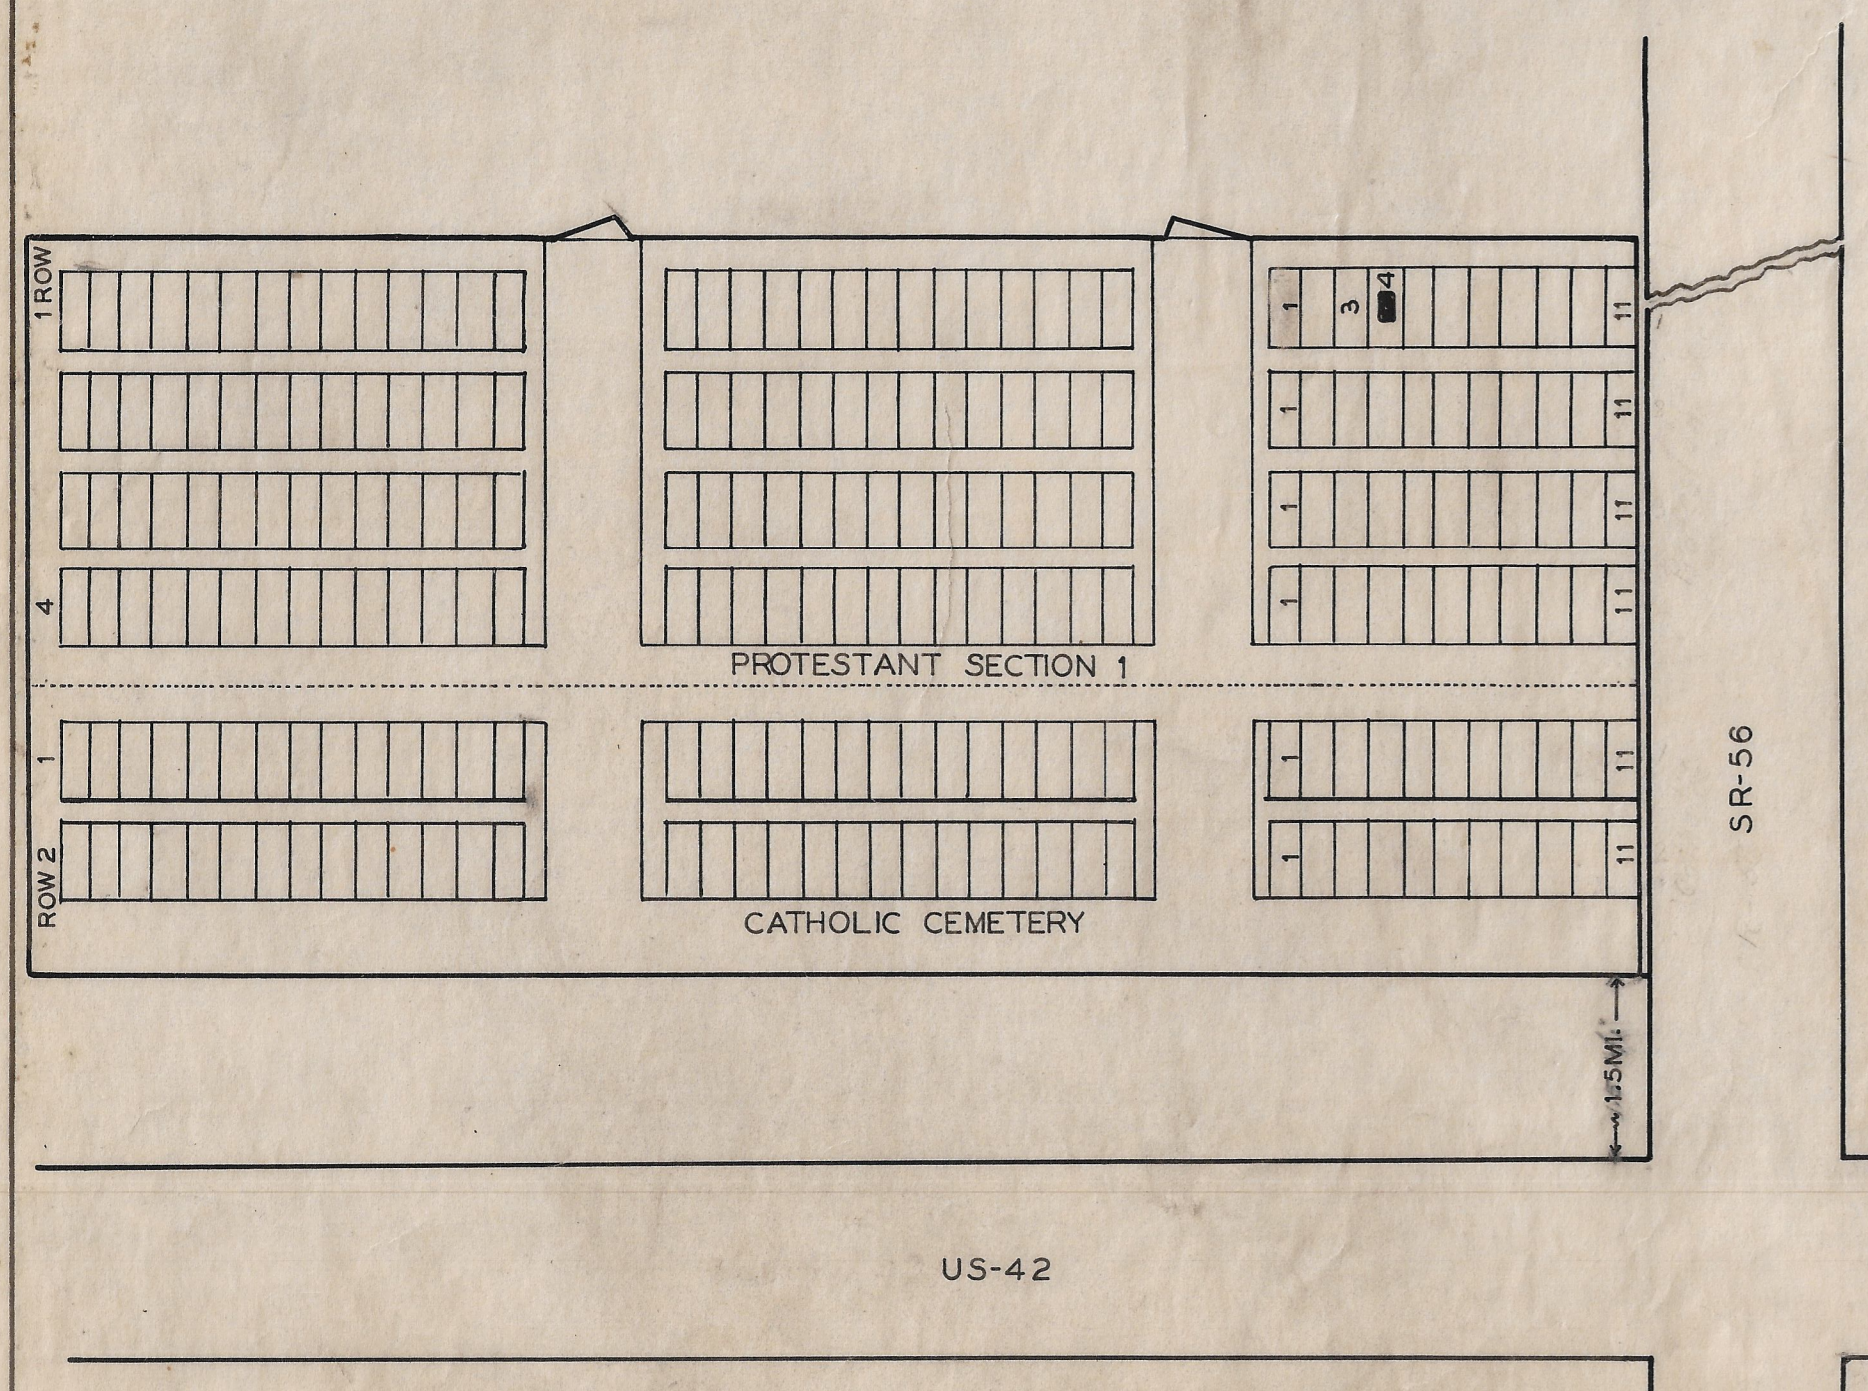

SCALE 1"=20' 0.41 ACRE

49-10-6

KILGORE CEMETERY
MADISON CO. PAINT TWP
OFFICIAL PROJECT NOS. 465-42-3-467 & 665-42-3-232

LEGEND

- ① REVOLUTIONARY WAR
- ⑩ WAR OF 1812
- ⑮ MEXICAN WAR
- ⑲ CIVIL WAR
- ⑳ SPANISH-AM. WAR
- ㉑ WORLD WAR

SCALE 1"=20' 0.11 ACRE

49-8-4

NAME	SEC	L	R	G	W
JONES JAMES	1		1	4	31

LONDON PRISON FARM CEMETERY
MADISON CO. UNION TWP
OFFICIAL PROJECT NOS. 465-42-3-46 & 665-42-3-232

LEGEND

- ① REVOLUTIONARY WAR
- ⑩ WAR OF 1812
- ⑮ MEXICAN WAR
- ⑲ CIVIL WAR
- ⑳ SPANISH-AM. WAR
- ㉑ WORLD WAR

BIG PLAIN CEMETERY
MADISON CO. FAIRFIELD TWP
OFFICIAL PROJECT NOS. 465-42-3-467 & 665-42-3-332

LEGEND

- ① REVOLUTIONARY WAR
- ⑩ WAR OF 1812
- ⑮ MEXICAN WAR
- ⑲ CIVIL WAR
- ⑳ SPANISH-AM. WAR
- ㉑ WORLD WAR

SCALE 1"=20' 0.48 ACRE

49-4-2

LEGEND
SEC=SECTION L=LOT R=ROW
G=GRAVE W=WAR
*=POSITION UNKNOWN