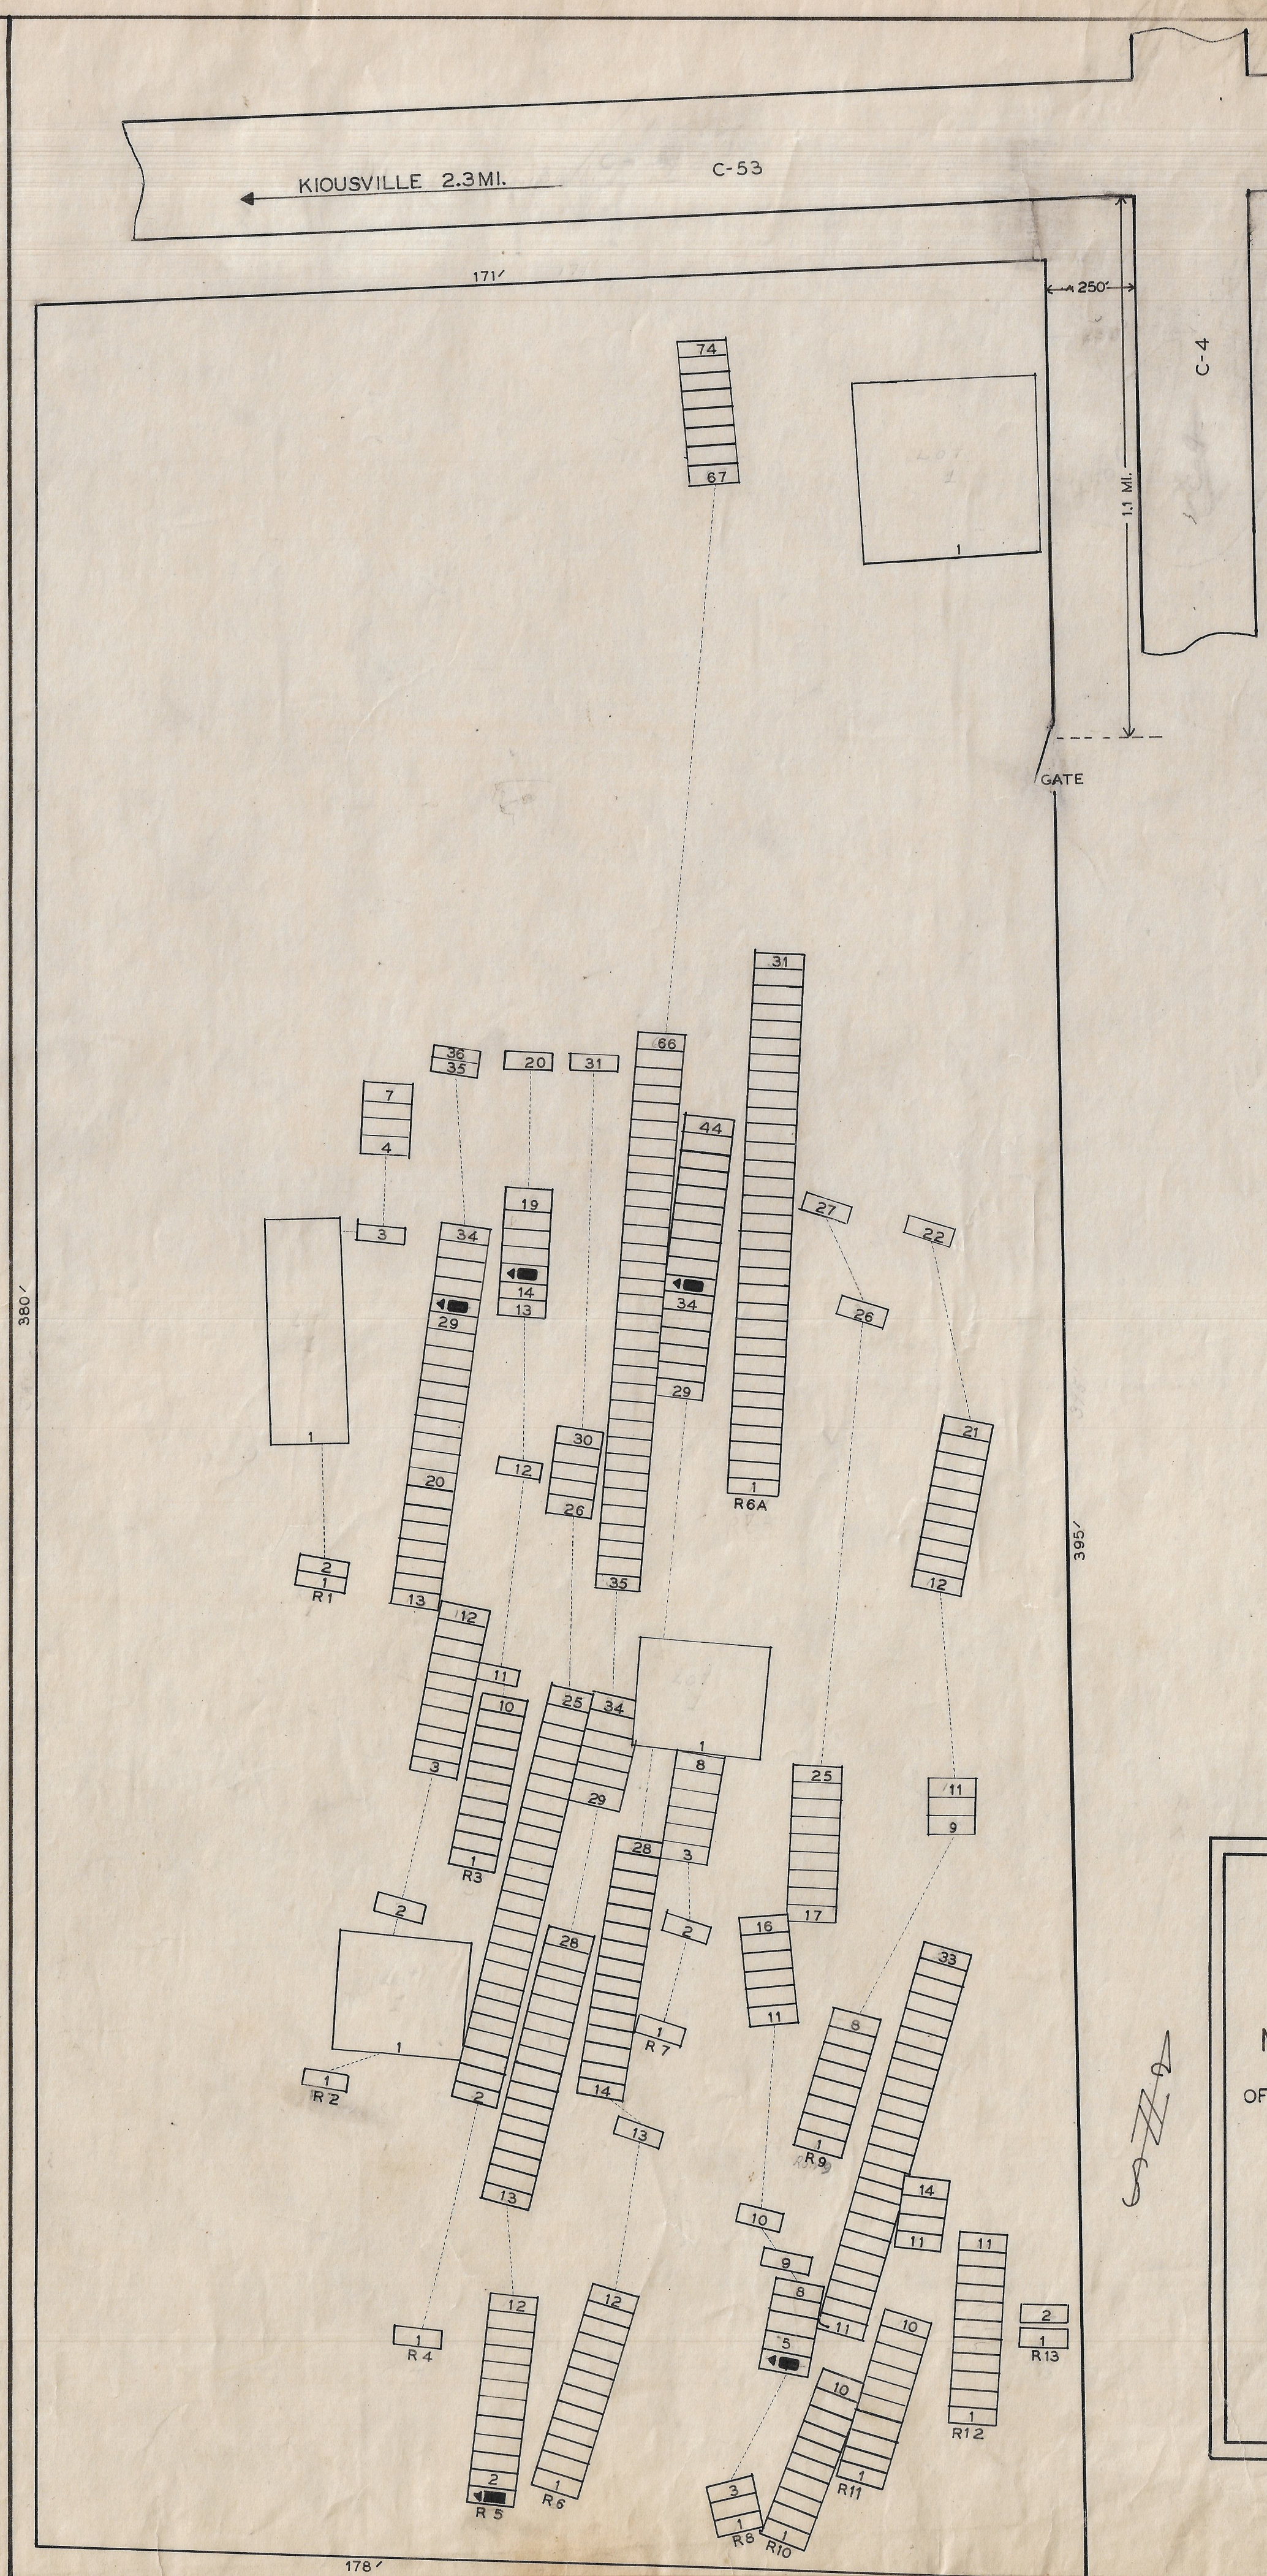

NAME	SEC	L	R	G	W
ANDERSON JOHN H.	OLD		5	8	19
ASBURY HENRY	OLD		15	11	19
CAMPBELL GEO.	OLD		3	6	19
DINTERMAN H.	OLD		1	13	19
FORBES S.	OLD		17	1	19
HENRY M.W.	OLD		2	8	19
KELLY HENRY	OLD	1	7	4	19
*NICEWANNER THOS. H.					19
SMITH THEODORE	OLD		12	6	19
WALLACE JOHN	OLD		3	5	19
WOODS GEO.	OLD				19
SIMPSON SUBLET			2	7	19

LEGEND
 SEC-SECTION L-LOT R=ROW
 G=GRAVE W=WAR
 * = POSITION UNKNOWN

OLD SUMMERFORD CEMETERY

MADISON CO. SUMMERFORD TWP.

OFFICIAL PROJECT NOS. 465-42-3-467 AND 665-42-3-232

- LEGEND
- ① REVOLUTIONARY WAR
 - ⑩ WAR OF 1812
 - ⑮ MEXICAN WAR
 - ⑲ CIVIL WAR
 - ⑳ SPANISH AM. WAR
 - ⑳ WORLD WAR

SCALE 1"=20' ACRES 0.90

49-12-3

NAME	SEC	L	R	G	W
DAVIDSON SILAS	OLD		8	4	19
KYLE ABRAHAM	OLD		2	30	19
KYLE JOHN	OLD		3	15	19
LUCAS SAMUAL	OLD		5	1	19
STRAIN JOHN T.	OLD		6	35	19

FITZGERALD CEMETERY

MADISON CO. FAIRFIELD TWP.

OFFICIAL PROJECT NOS. 465-42-3-467 AND 665-42-3-232

- LEGEND
- ① REVOLUTIONARY WAR
 - ⑩ WAR OF 1812
 - ⑮ MEXICAN WAR
 - ⑲ CIVIL WAR
 - ⑳ SPANISH AM. WAR
 - ⑳ WORLD WAR

SCALE 1"=20' ACRES 1.56

49-4-4