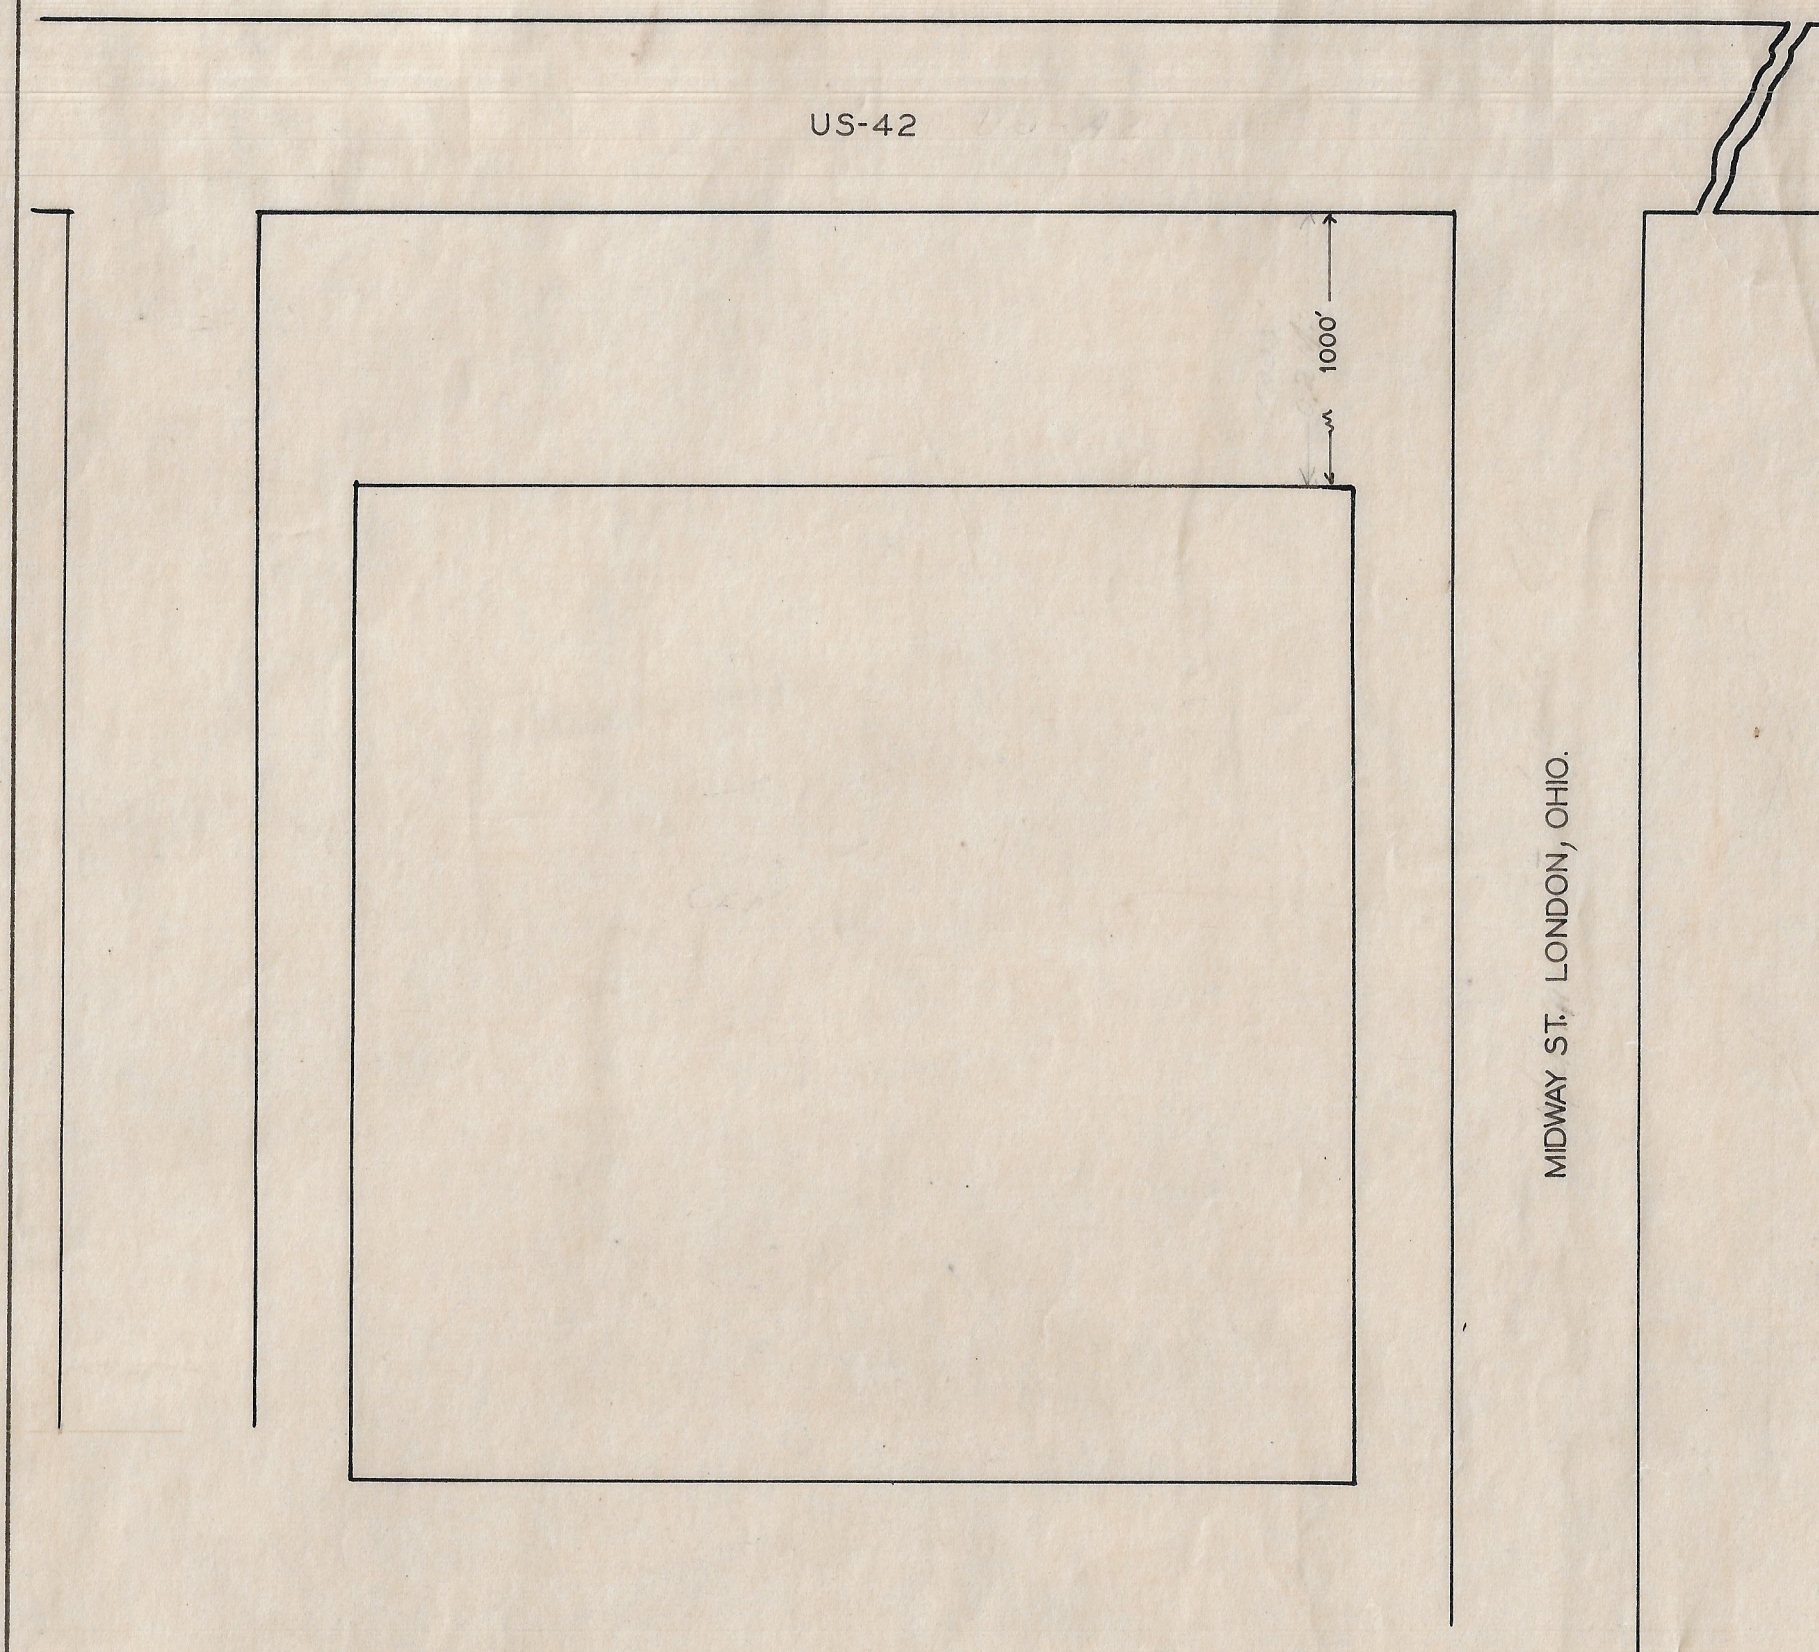

SCALE 1"=20' .23 ACRES

49-8-3

**MIDWAY ST.  
CEMETERY**

MADISON CO. UNION TWP.

OFFICIAL PROJECT NOS.465-42-3-467&665-42-3-232

**LEGEND**

- ① REVOLUTIONARY WAR
- ⑩ WAR OF 1812
- ⑯ MEXICAN WAR
- ⑲ CIVIL WAR
- ⑳ SPANISH AM. WAR
- ㉓ WORLD WAR

SCALE 1"=20' .25 ACRES

49-14-11

**WILSON  
CEMETERY**

MADISON CO. SUMMERFORD TWP.

OFFICIAL PROJECT NOS.465-42-3-467&665-42-3-232

**LEGEND**

- ① REVOLUTIONARY WAR
- ⑩ WAR OF WAR
- ⑯ MEXICAN WAR
- ⑲ CIVIL WAR
- ⑳ SPANISH AM. WAR
- ㉓ WORLD WAR

SCALE 1"=20' .22 ACRES

49-12-7

**5TH & WALNUT ST.  
CEMETERY**

MADISON CO. UNION TWP.

OFFICIAL PROJECT NOS.465-42-3-467&665-42-3-232

**LEGEND**

- ① REVOLUTIONARY WAR.
- ⑩ WAR OF 1812
- ⑯ MEXICAN WAR
- ⑲ CIVIL WAR
- ⑳ SPANISH AM. WAR
- ㉓ WORLD WAR

SCALE 1"=20' .32 ACRES

49-14-12