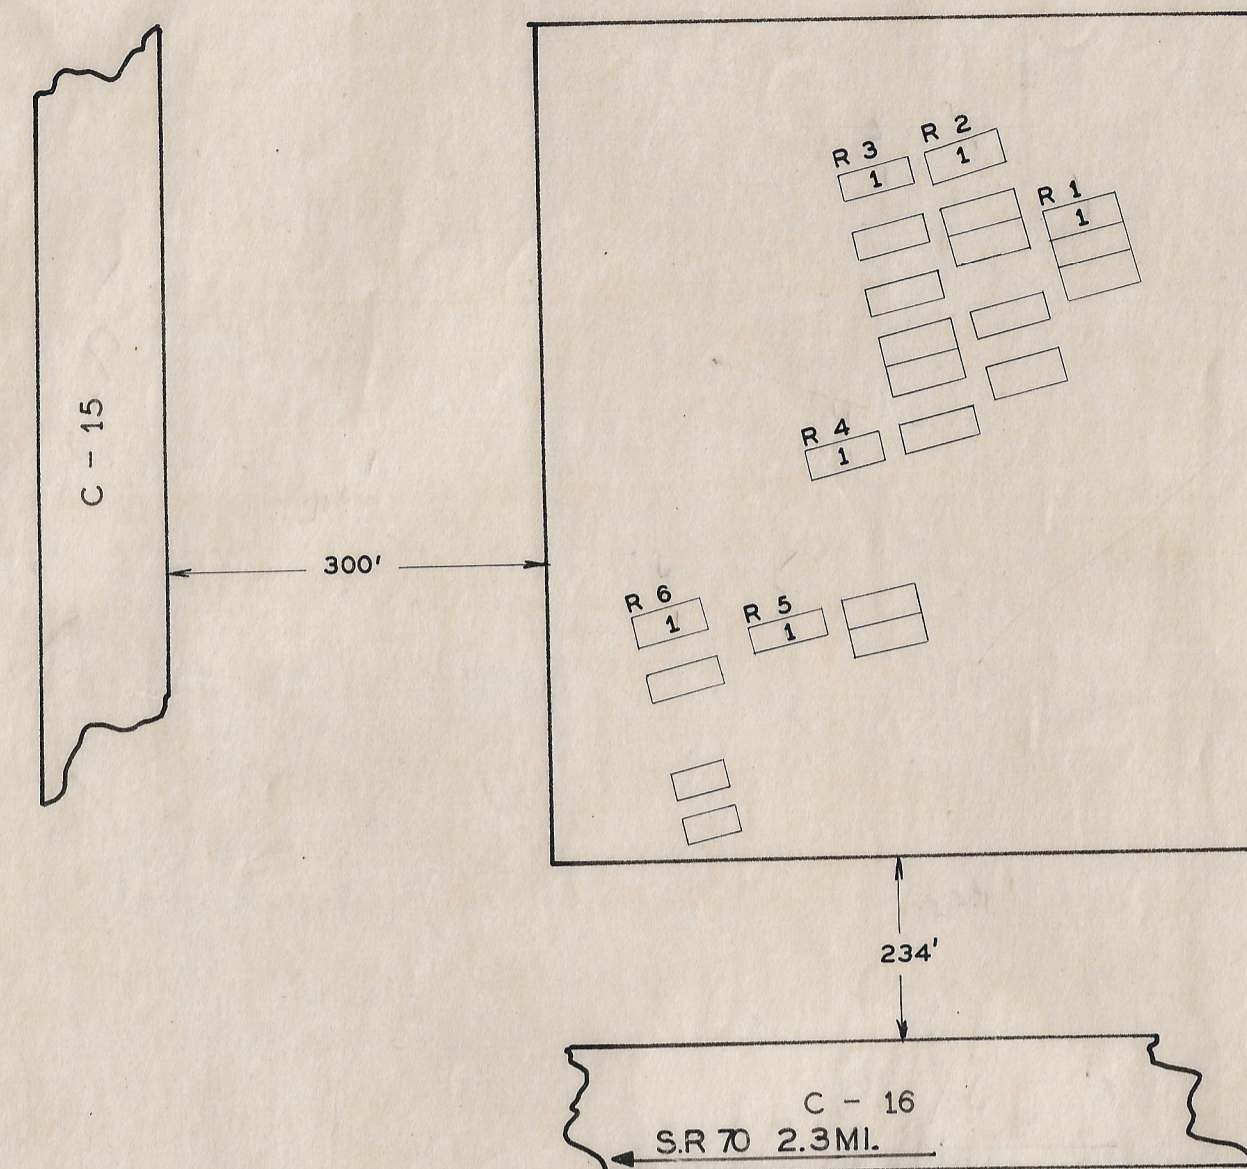

SCALE 1" = 20' .66 ACRES

49-11-6

**PANCAKE  
CEMETERY**  
MADISON CO. STOKES TWP.  
OFFICIAL PROJECT N<sup>o</sup> 465-42-3-467 & 665-42-3-232

**LEGEND**  
 REVOLUTIONARY WAR  
 WAR OF 1812  
 MEXICAN WAR  
 CIVIL WAR  
 SPANISH-AM WAR  
 WORLD WAR

SCALE 1" = 20' .02 ACRES

49-13-12

**BONNER FARM  
CEMETERY**  
MADISON CO. UNION TWP.  
OFFICIAL PROJECT N<sup>o</sup> 465-42-3-467 & 665-42-3-232

**LEGEND**  
 REVOLUTIONARY WAR  
 WAR OF 1812  
 MEXICAN WAR  
 CIVIL WAR  
 SPANISH-AM WAR  
 WORLD WAR

SCALE .01 ACRES

49-14-9

**ASBURY  
CEMETERY**  
MADISON CO. UNION TWP.  
OFFICIAL PROJECT N<sup>o</sup> 465-42-3-467 & 665-42-3-232

**LEGEND**  
 REVOLUTIONARY WAR  
 WAR OF 1812  
 MEXICAN WAR  
 CIVIL WAR  
 SPANISH-AM WAR  
 WORLD WAR

SCALE 1" = 20' .01 ACRES

49-14-8