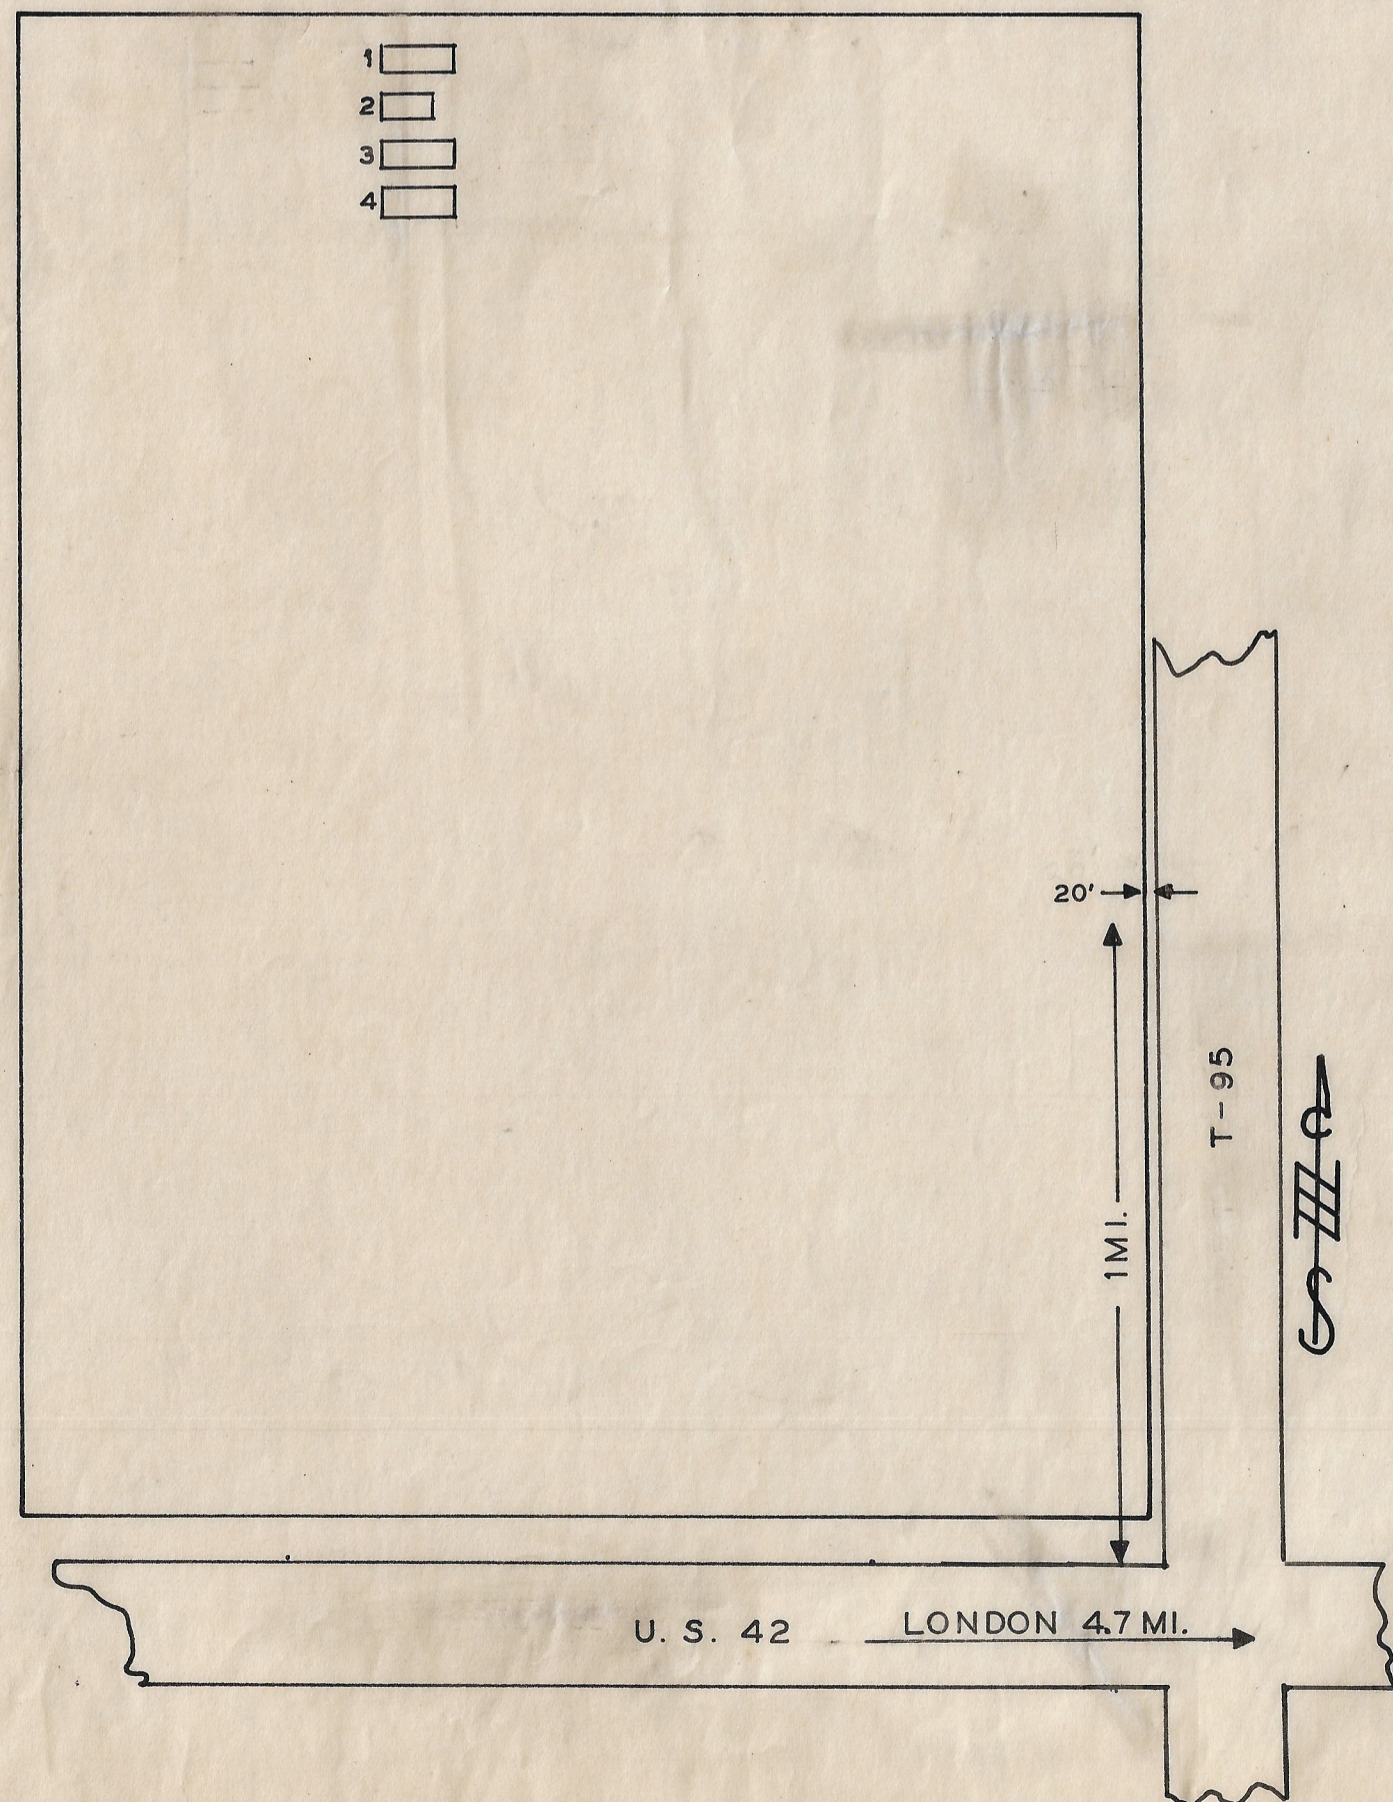

SCALE 1" = 20' .66 ACRES

49-11-6

**PANCAKE  
CEMETERY**  
MADISON CO. STOKES TWP.  
OFFICIAL PROJECT N<sup>o</sup> 465-42-3-467 & 665-42-3-232

**LEGEND**  
 REVOLUTIONARY WAR  
 WAR OF 1812  
 MEXICAN WAR  
 CIVIL WAR  
 SPANISH-AM WAR  
 WORLD WAR

SCALE 1" = 20' .02 ACRES

49-13-12

**BONNER FARM  
CEMETERY**  
MADISON CO. UNION TWP.  
OFFICIAL PROJECT N<sup>o</sup> 465-42-3-467 & 665-42-3-232

**LEGEND**  
 REVOLUTIONARY WAR  
 WAR OF 1812  
 MEXICAN WAR  
 CIVIL WAR  
 SPANISH-AM WAR  
 WORLD WAR

SCALE .01 ACRES

49-14-9

**ASBURY  
CEMETERY**  
MADISON CO. UNION TWP.  
OFFICIAL PROJECT N<sup>o</sup> 465-42-3-467 & 665-42-3-232

**LEGEND**  
 REVOLUTIONARY WAR  
 WAR OF 1812  
 MEXICAN WAR  
 CIVIL WAR  
 SPANISH-AM WAR  
 WORLD WAR

SCALE 1" = 20' .01 ACRES

49-14-8