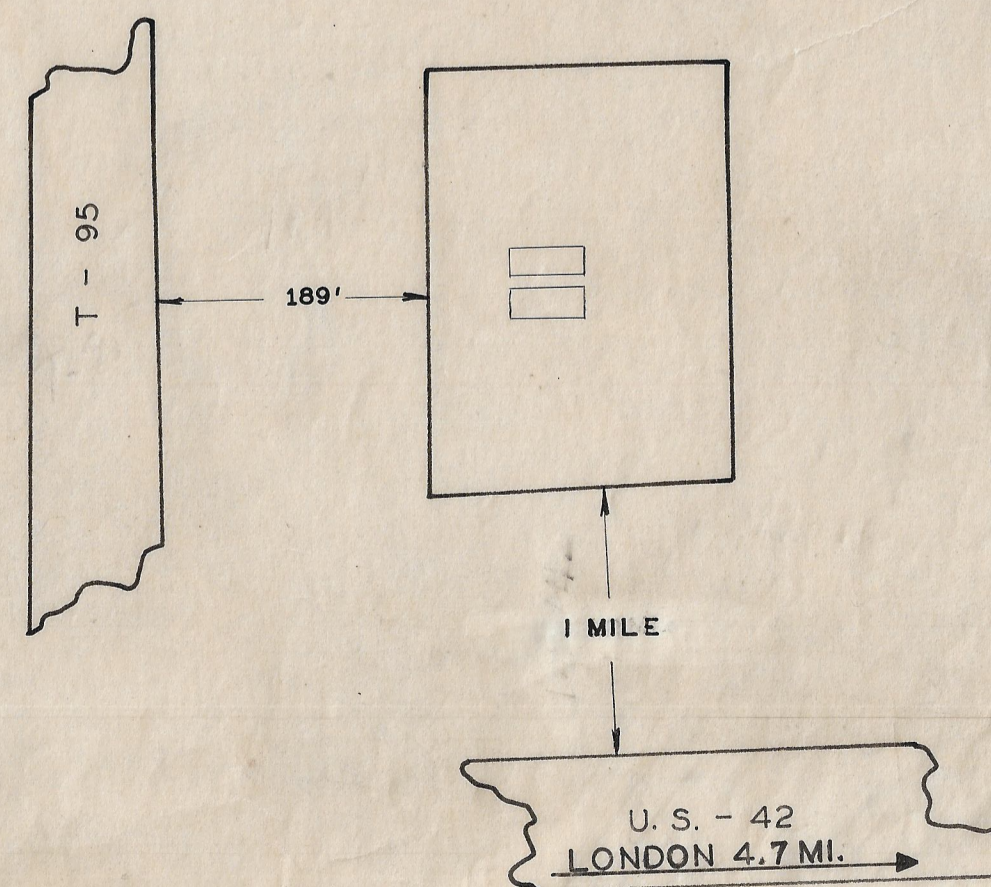

SCALE 1" = 20' .66 ACRES

49-11-6

**PANCAKE  
CEMETERY**  
MADISON CO. STOKES TWP.  
OFFICIAL PROJECT N<sup>o</sup> 465-42-3-467 & 665-42-3-232

**LEGEND**  
 REVOLUTIONARY WAR  
 WAR OF 1812  
 MEXICAN WAR  
 CIVIL WAR  
 SPANISH-AM WAR  
 WORLD WAR

SCALE 1" = 20' .02 ACRES

49-13-12

**BONNER FARM  
CEMETERY**  
MADISON CO. UNION TWP.  
OFFICIAL PROJECT N<sup>o</sup> 465-42-3-467 & 665-42-3-232

**LEGEND**  
 REVOLUTIONARY WAR  
 WAR OF 1812  
 MEXICAN WAR  
 CIVIL WAR  
 SPANISH-AM WAR  
 WORLD WAR

SCALE .01 ACRES

49-14-9

**ASBURY  
CEMETERY**  
MADISON CO. UNION TWP.  
OFFICIAL PROJECT N<sup>o</sup> 465-42-3-467 & 665-42-3-232

**LEGEND**  
 REVOLUTIONARY WAR  
 WAR OF 1812  
 MEXICAN WAR  
 CIVIL WAR  
 SPANISH-AM WAR  
 WORLD WAR

SCALE 1" = 20' .01 ACRES

49-14-8