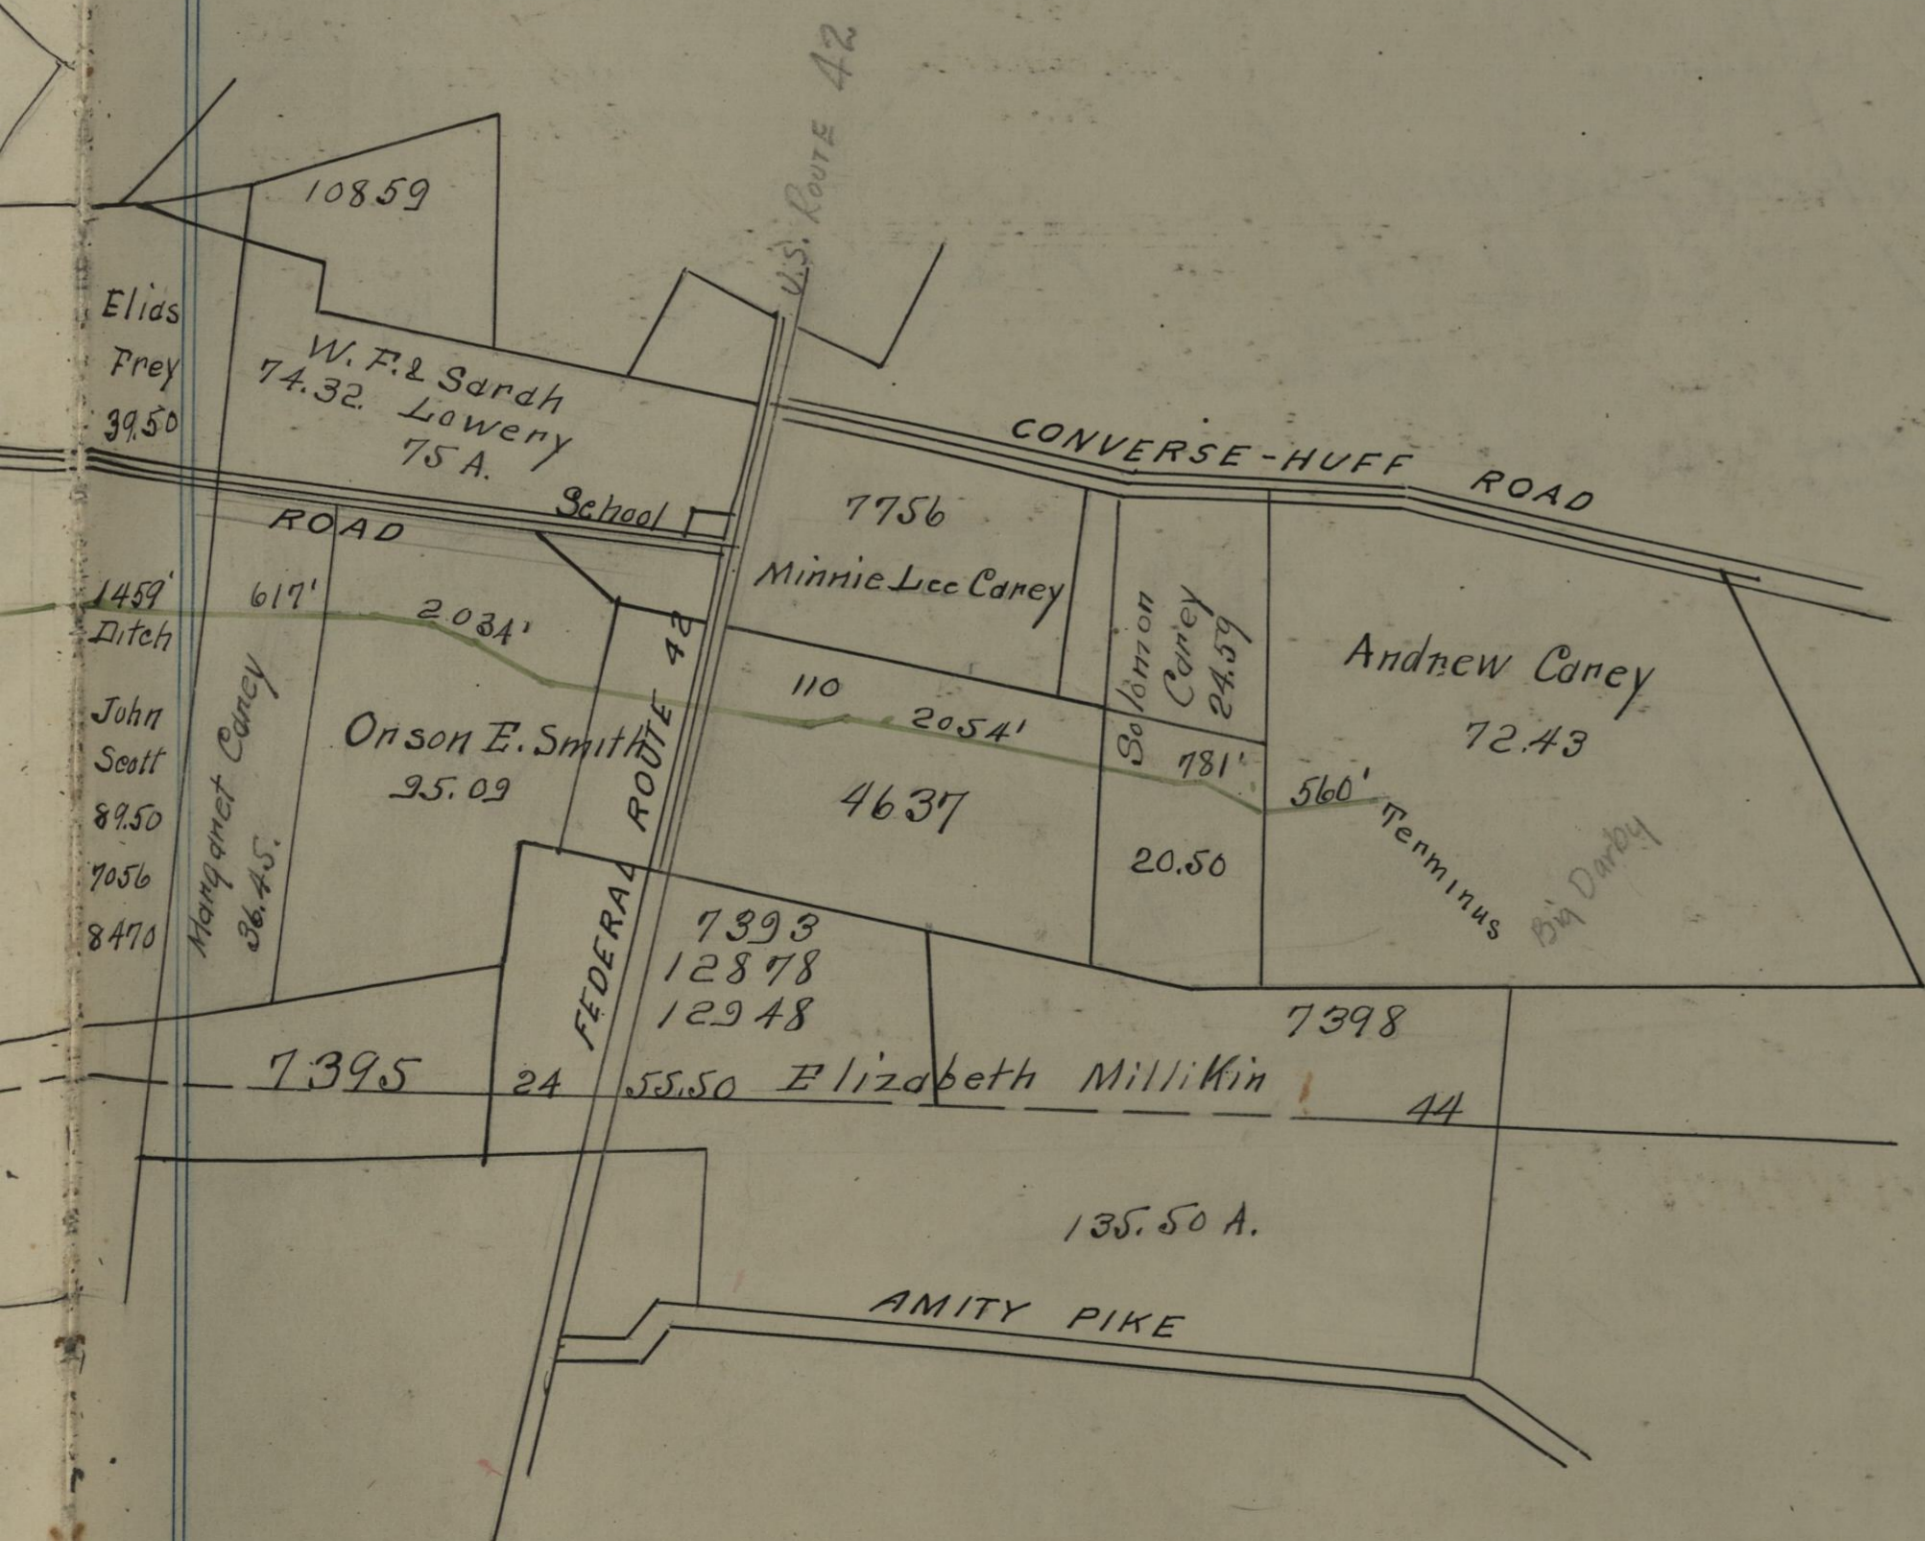

L.D.C.-W5

WORTHINGTON DITCH

DARBY TP.

11-381

1908

CARD