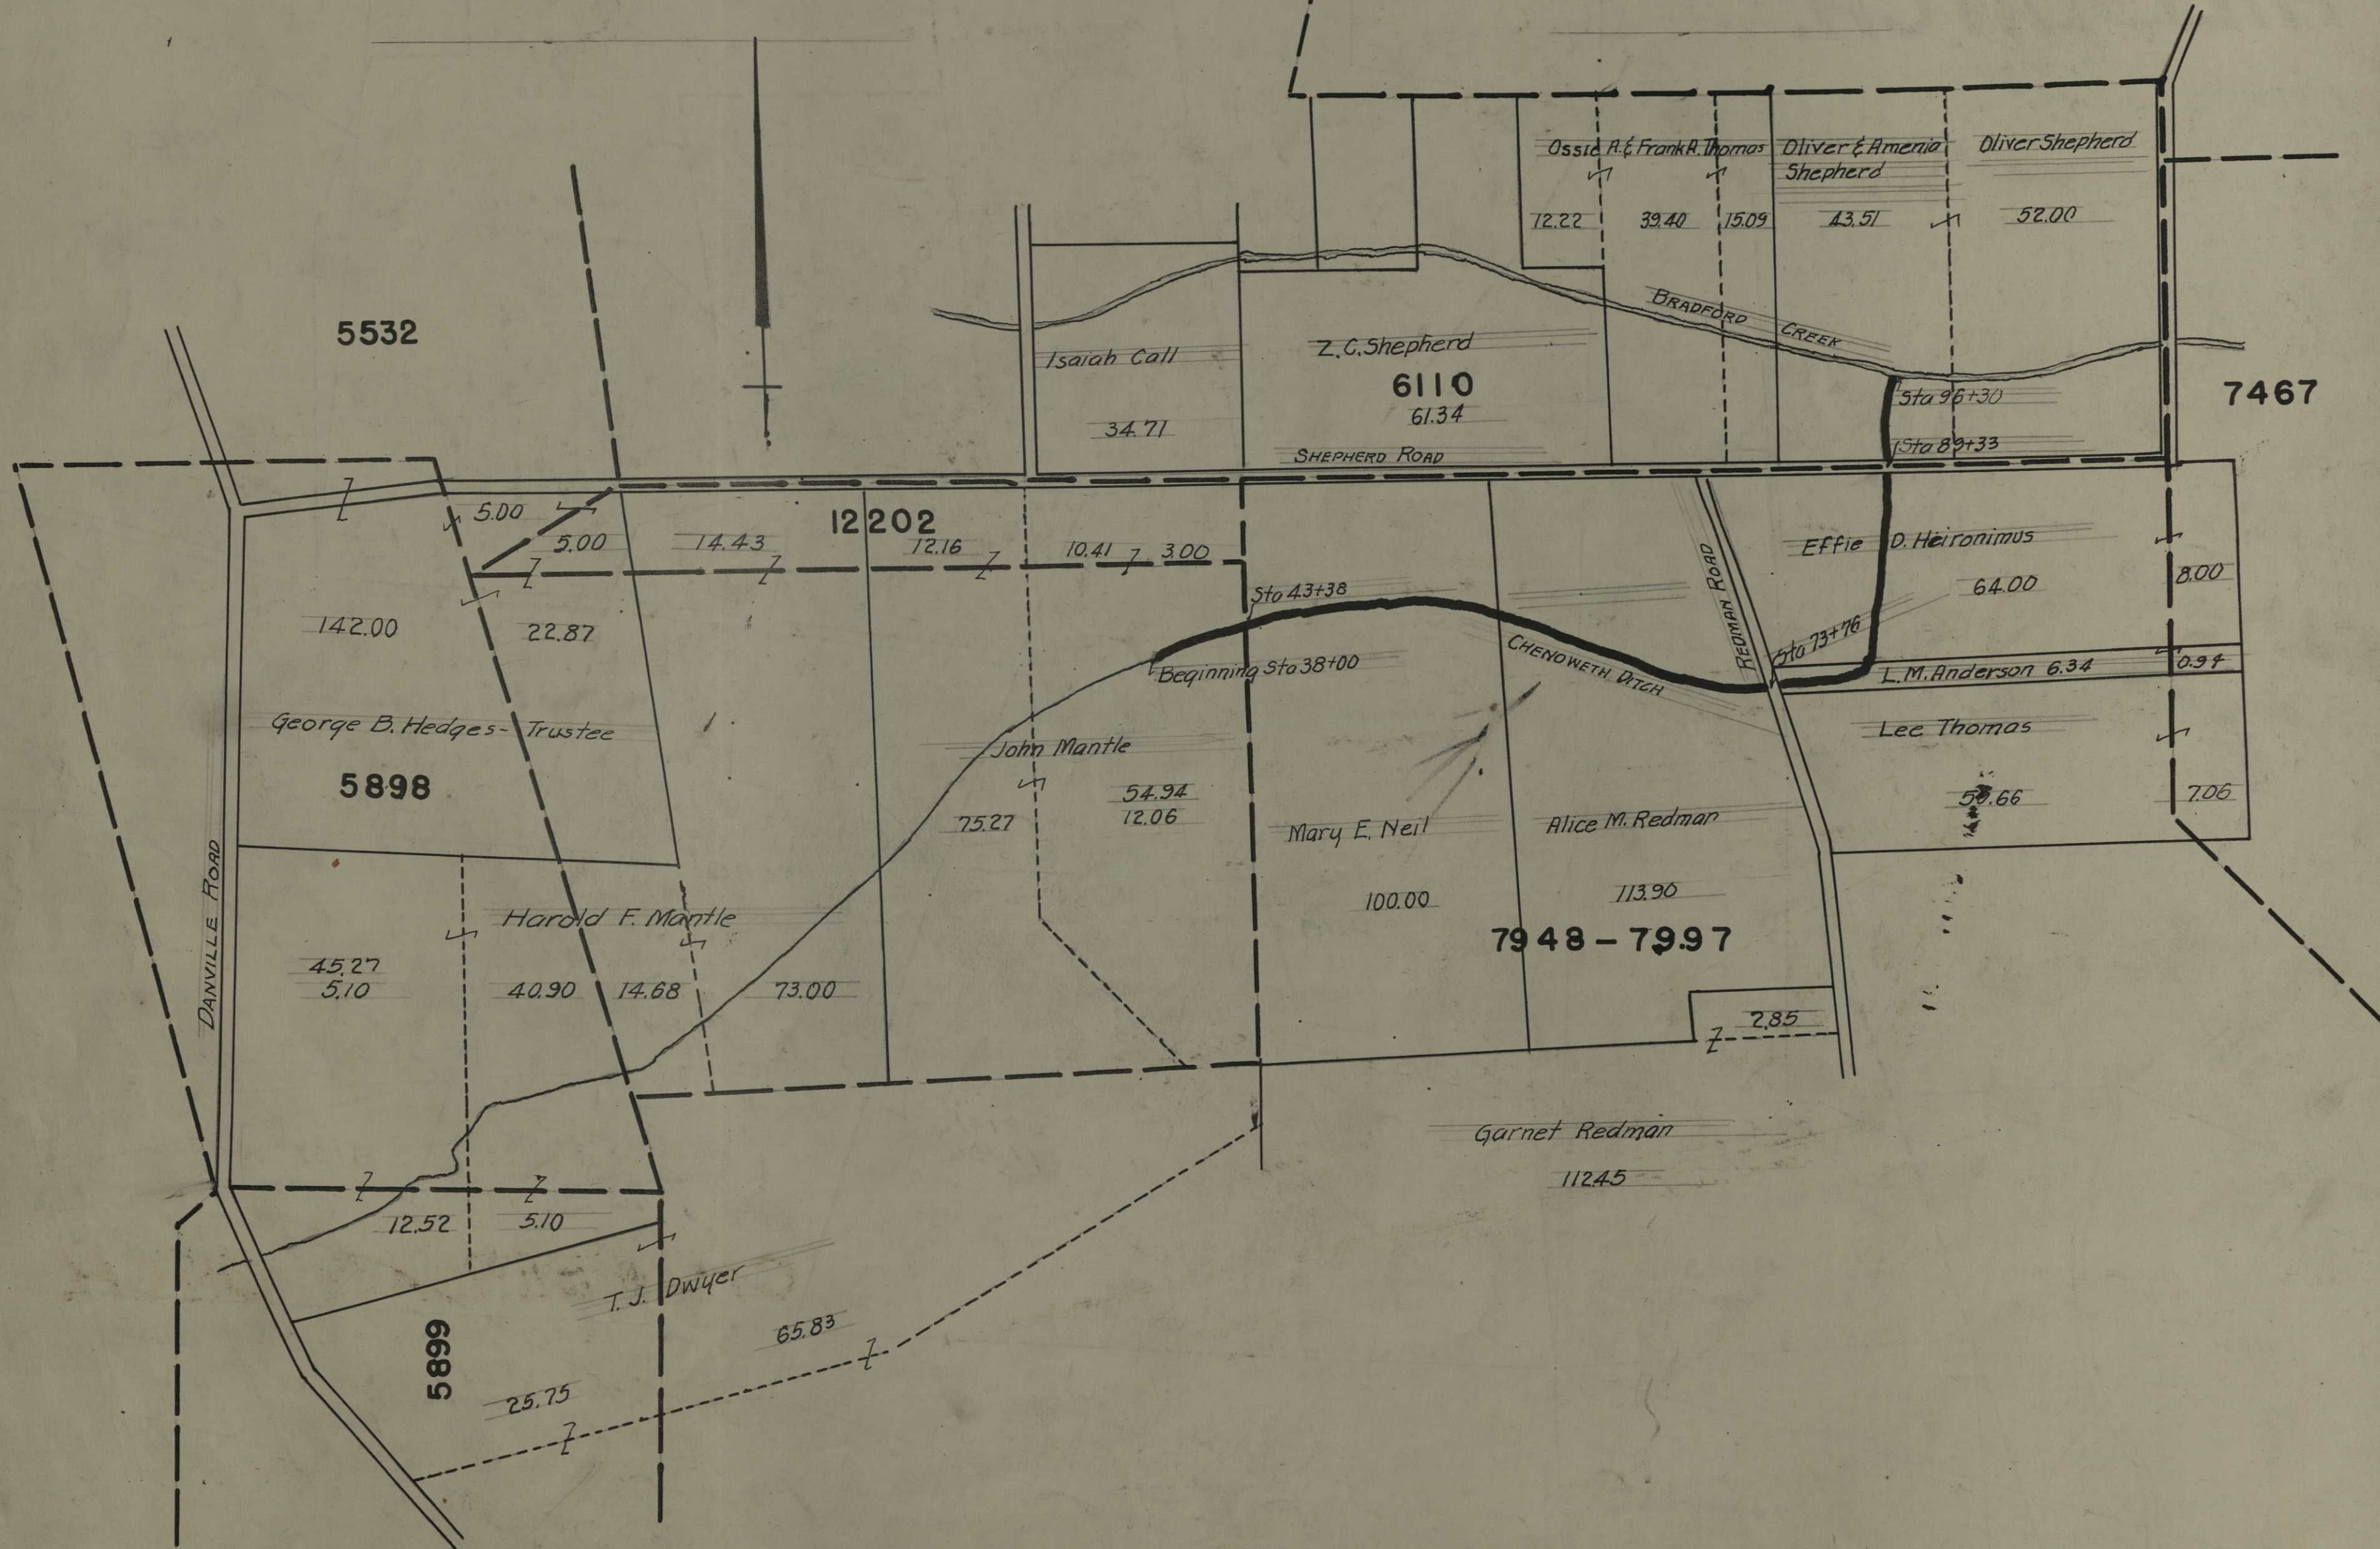

CHENOWETH DITCH - RANGE TP. 1946

SCALE 1" = 40 POLES

DC-WS

16-439

CARD IN FILE